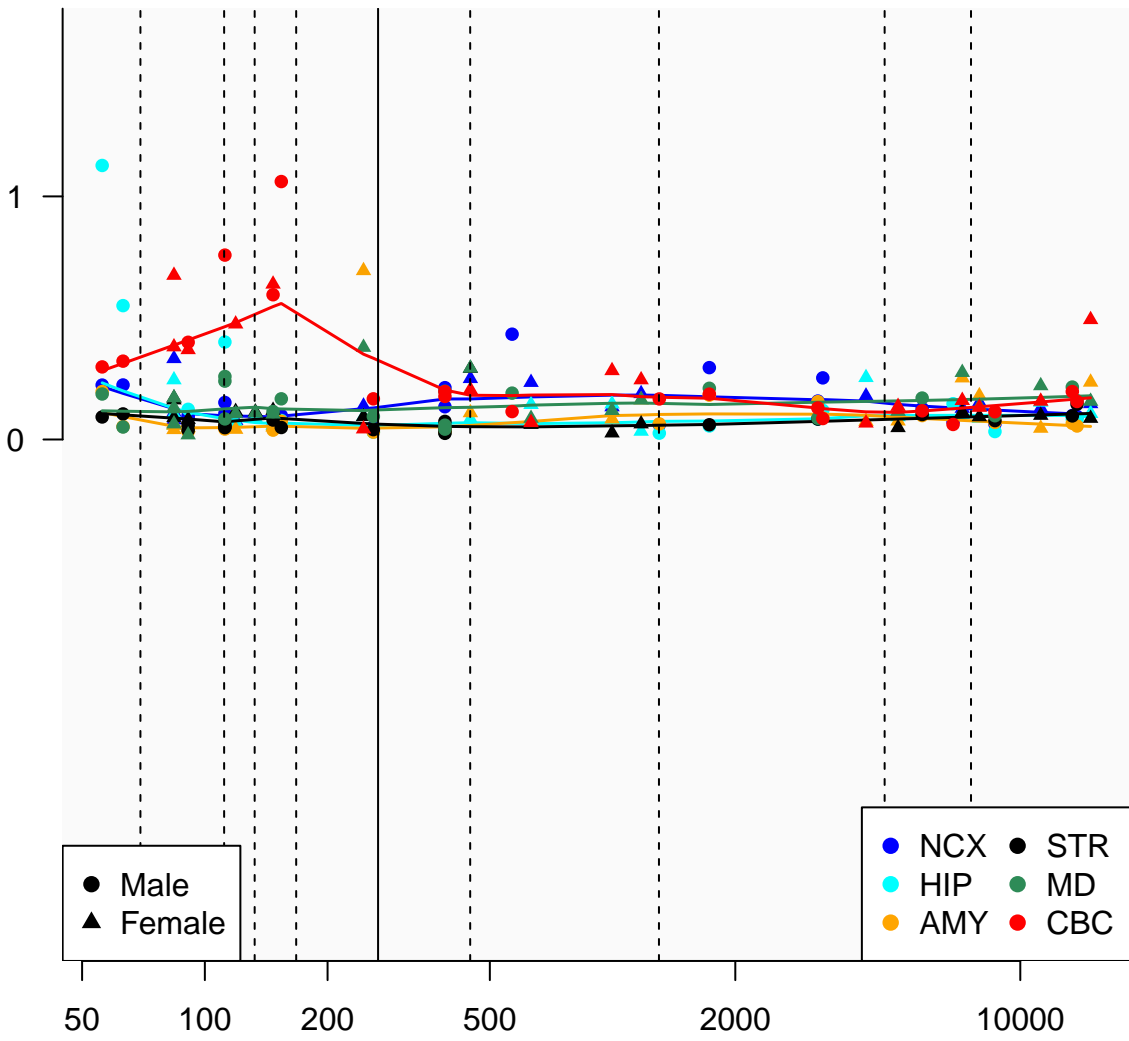

# CORIN\_ENSG00000145244

Window:

1 2 3 4 5 6 7 8 9

Normalized Log2 RPKM+1

● Male  
▲ Female

● NCX ● STR  
● HIP ● MD  
● AMY ● CBC

Age (Days)