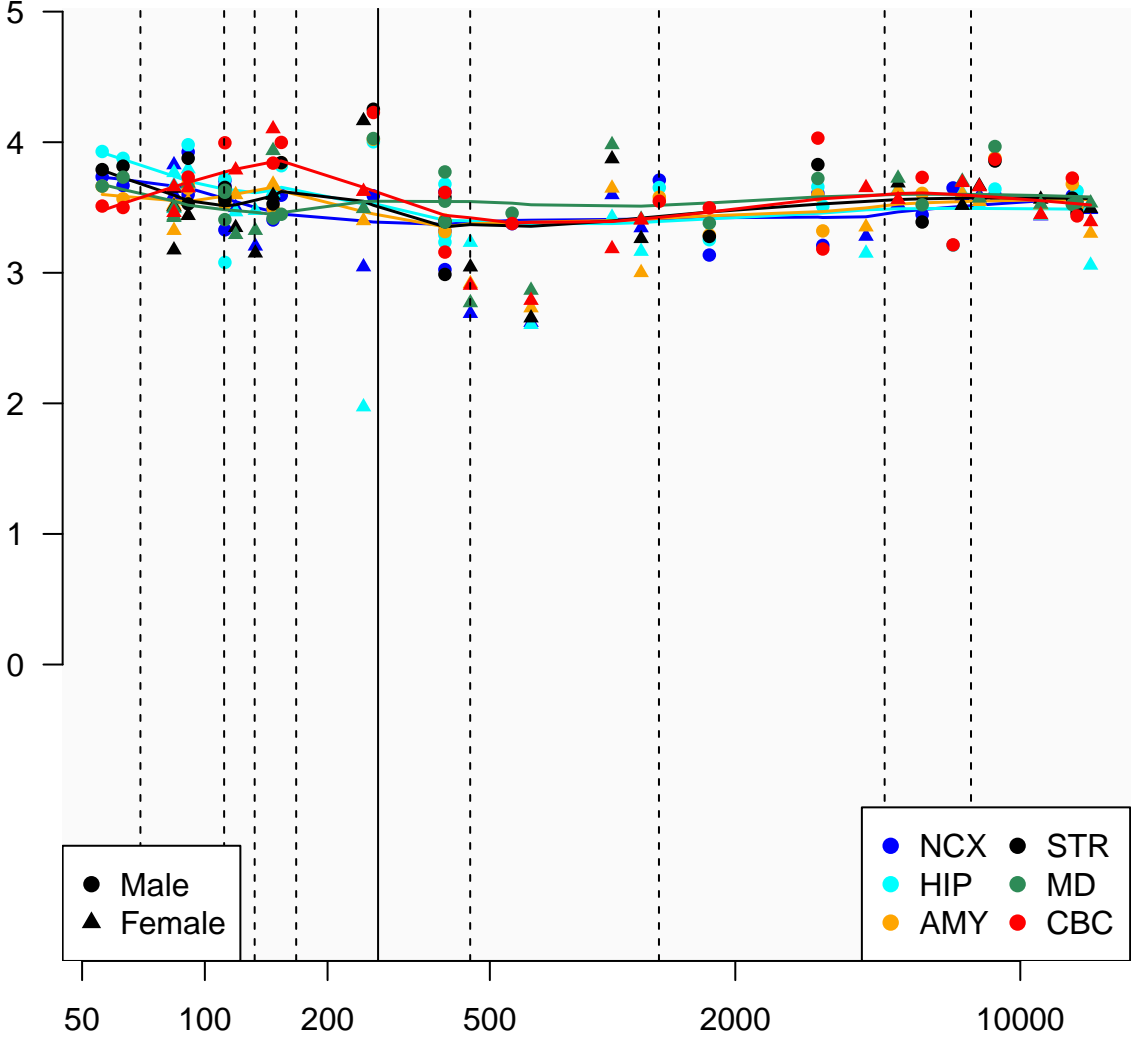

# COX15\_ENSG00000014919

Window:

1 2 3 4 5 6 7 8 9

Normalized Log2 RPKM+1

● Male  
▲ Female

● NCX ● STR  
● HIP ● MD  
● AMY ● CBC

Age (Days)