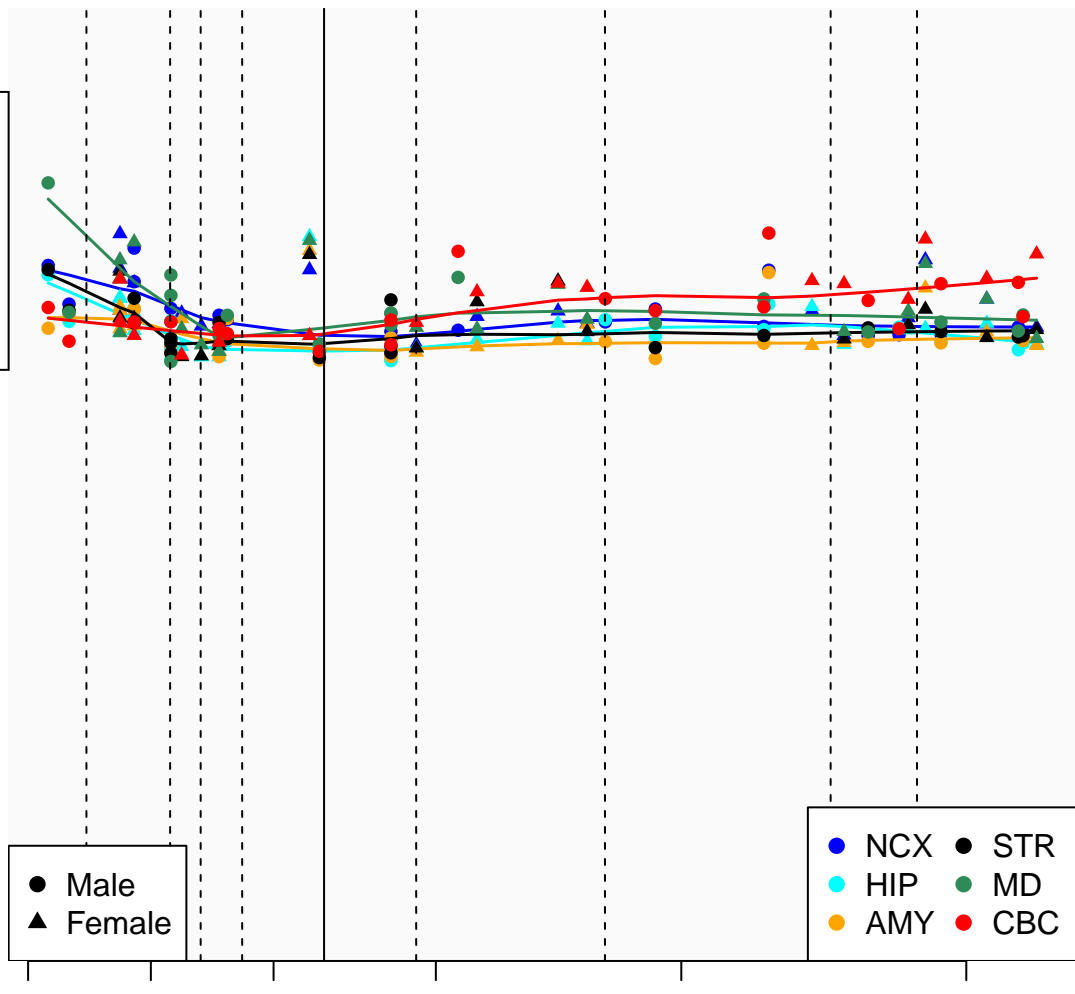

COX5BP7_ENSG00000226024

Window:

1 2 3 4 5 6 7 8 9

Normalized Log2 RPKM+1

1
0

● Male
▲ Female

● NCX ● STR
● HIP ● MD
● AMY ● CBC

Age (Days)