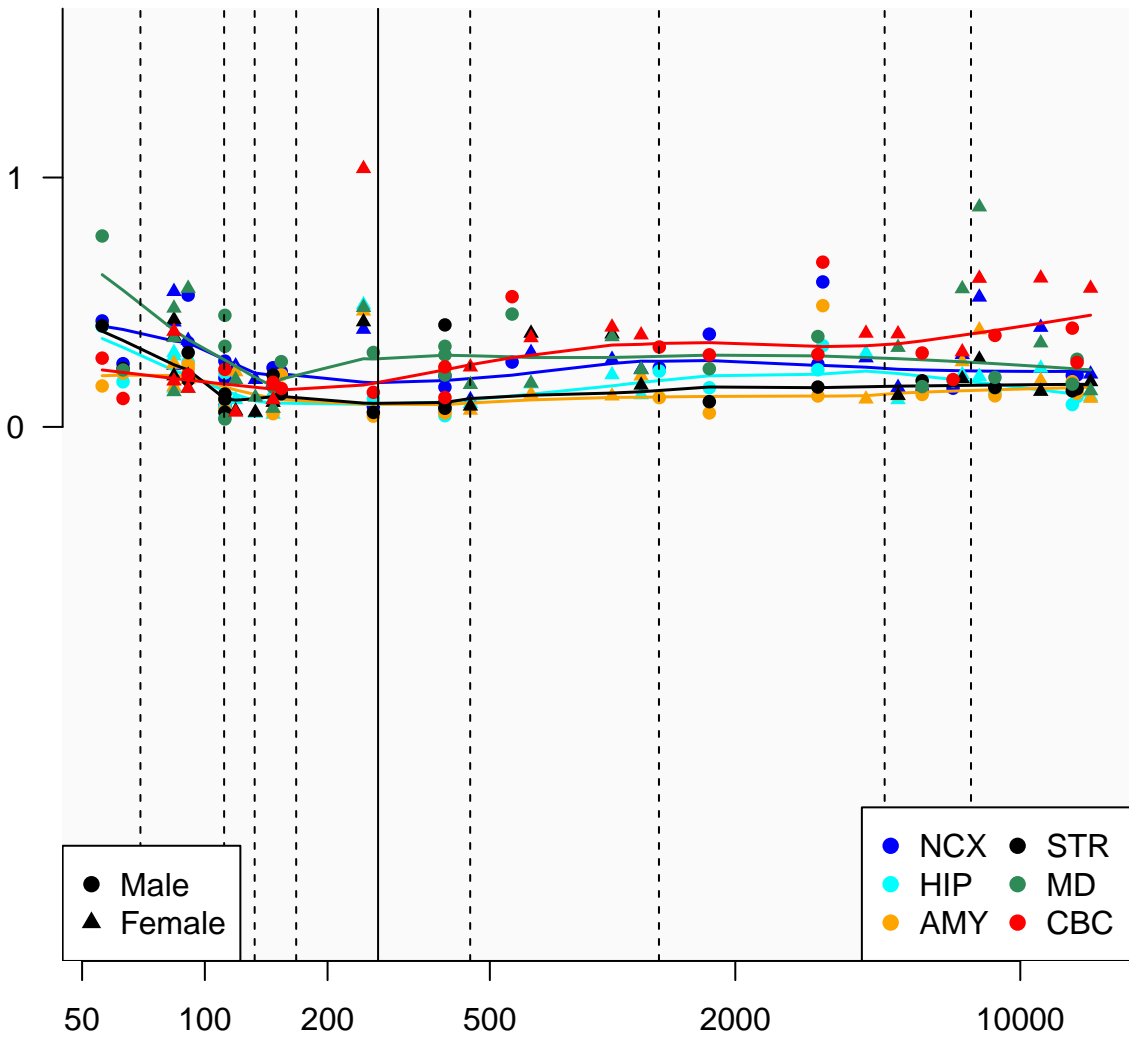

# COX6B1P2\_ENSG00000241788

Window:

1 2 3 4 5 6 7 8 9

Normalized Log2 RPKM+1

● Male  
▲ Female

● NCX ● STR  
● HIP ● MD  
● AMY ● CBC

Age (Days)