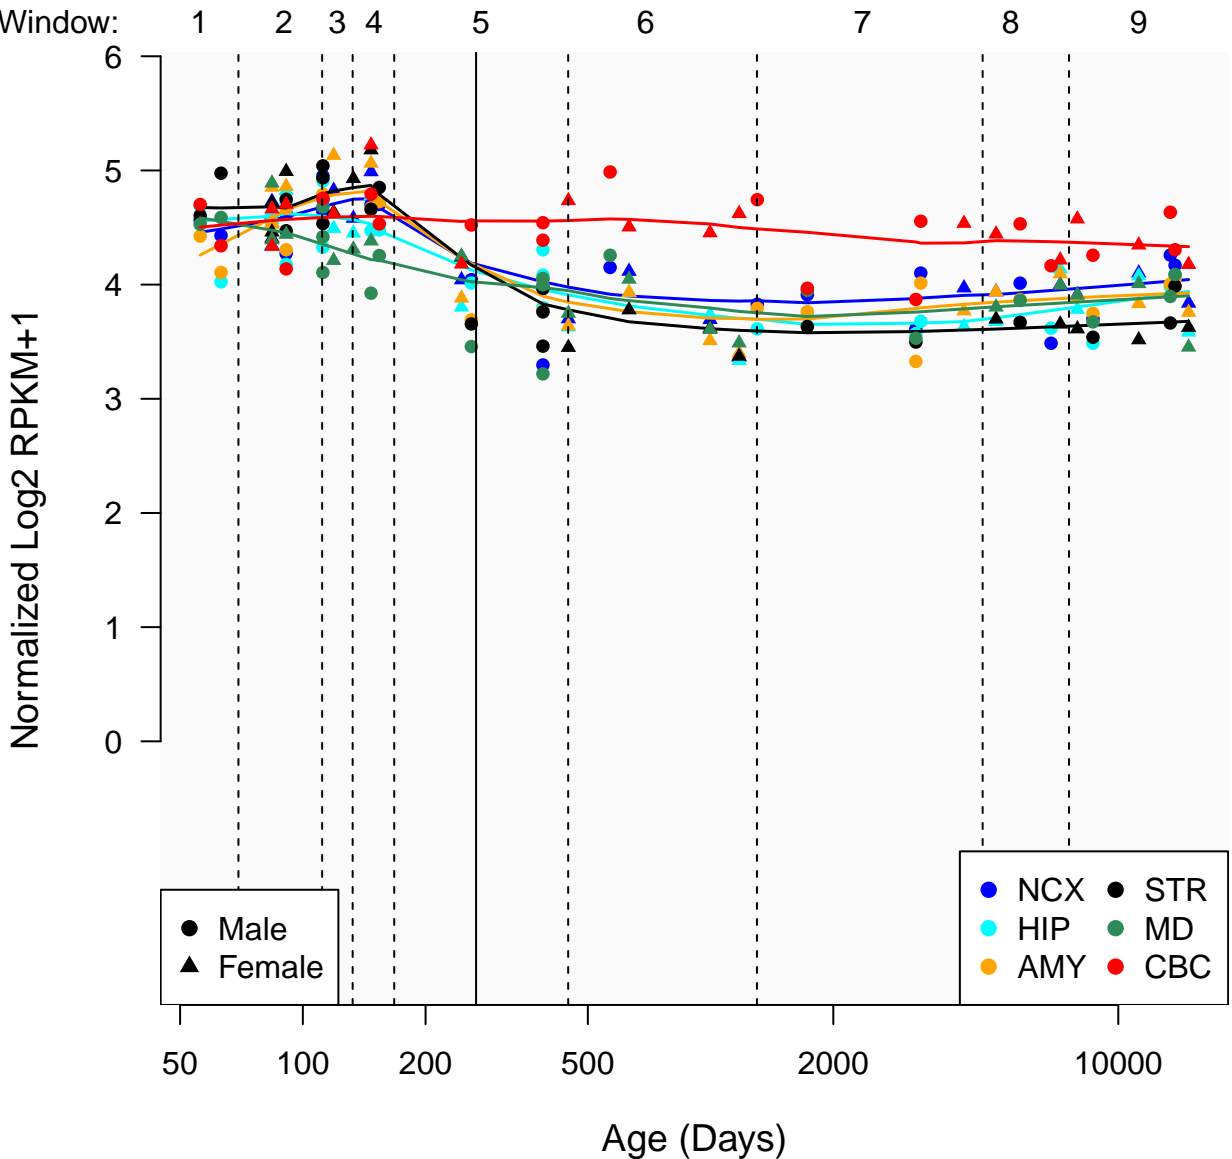

# CPSF6\_ENSG00000111605

Window:

● Male  
▲ Female

● NCX ● STR  
● HIP ● MD  
● AMY ● CBC