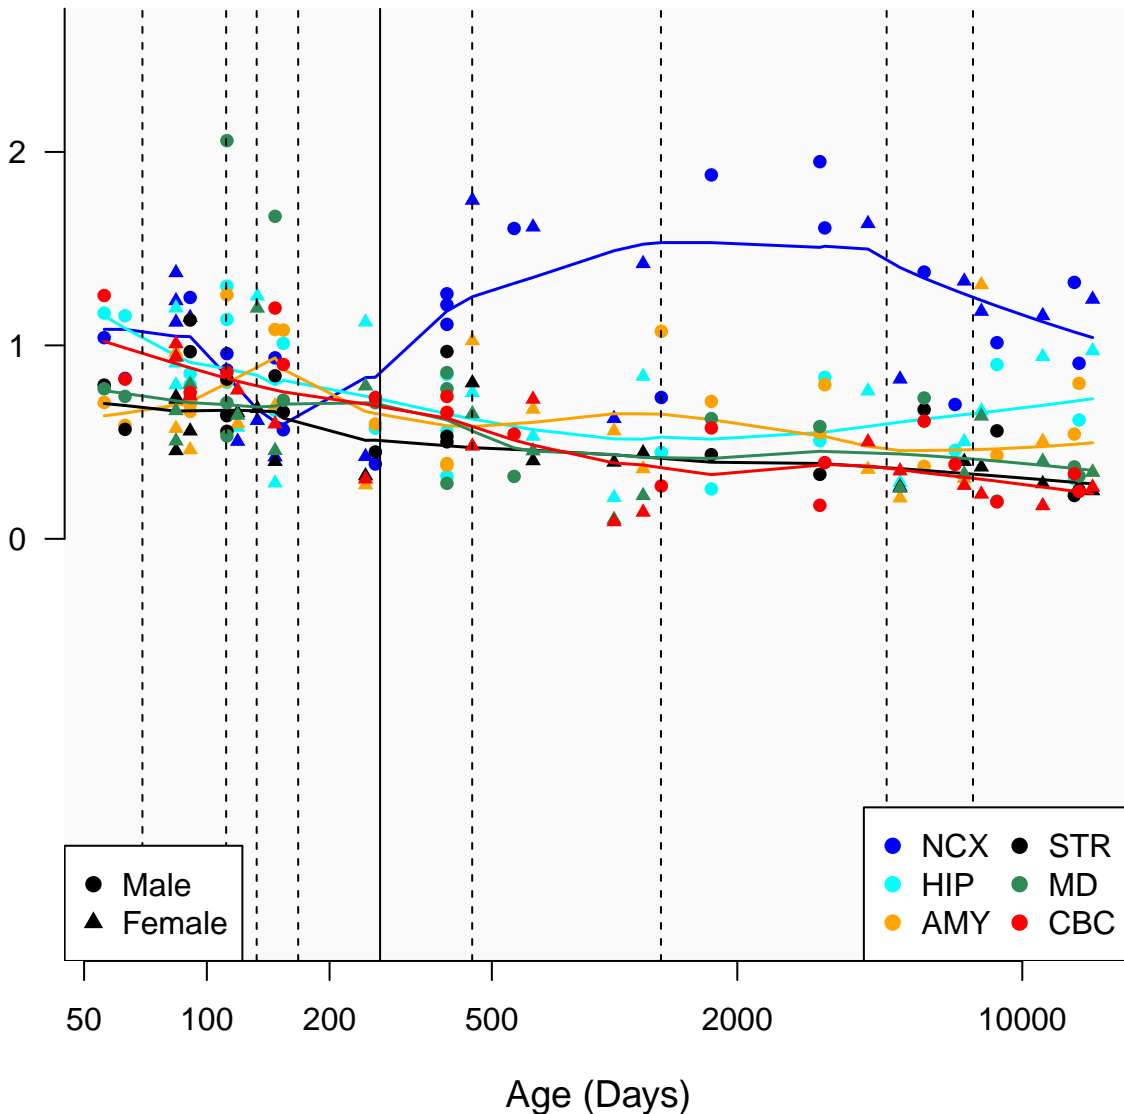

# CRYBB1\_ENSG00000100122

Window:

1 2 3 4 5 6 7 8 9

Normalized Log2 RPKM+1

● Male  
▲ Female

● NCX ● STR  
● HIP ● MD  
● AMY ● CBC