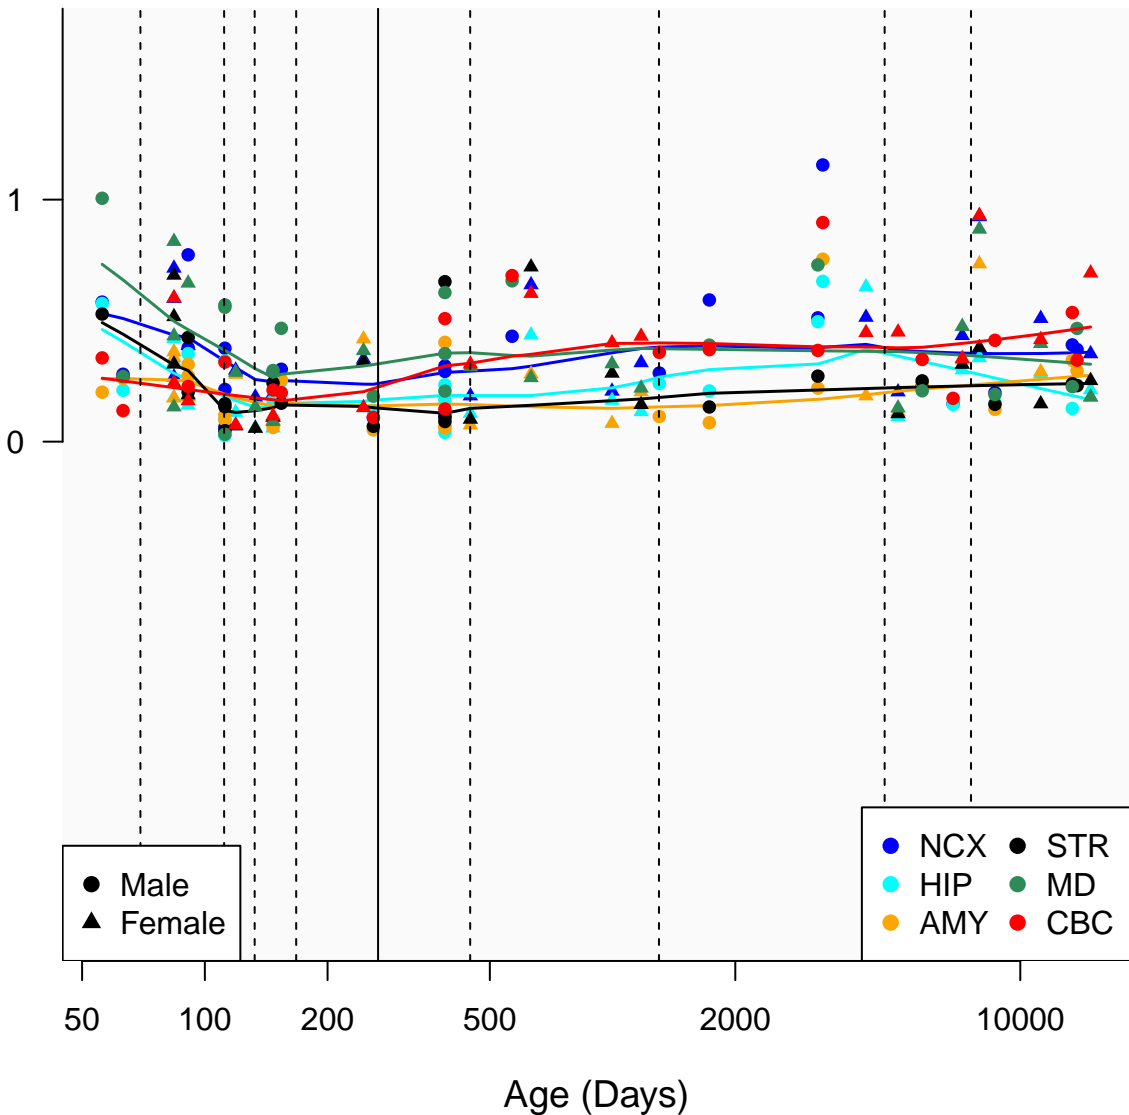

# CRYGGP\_ENSG00000223710

Window:

1 2 3 4 5 6 7 8 9

Normalized Log2 RPKM+1

● Male  
▲ Female

● NCX ● STR  
● HIP ● MD  
● AMY ● CBC