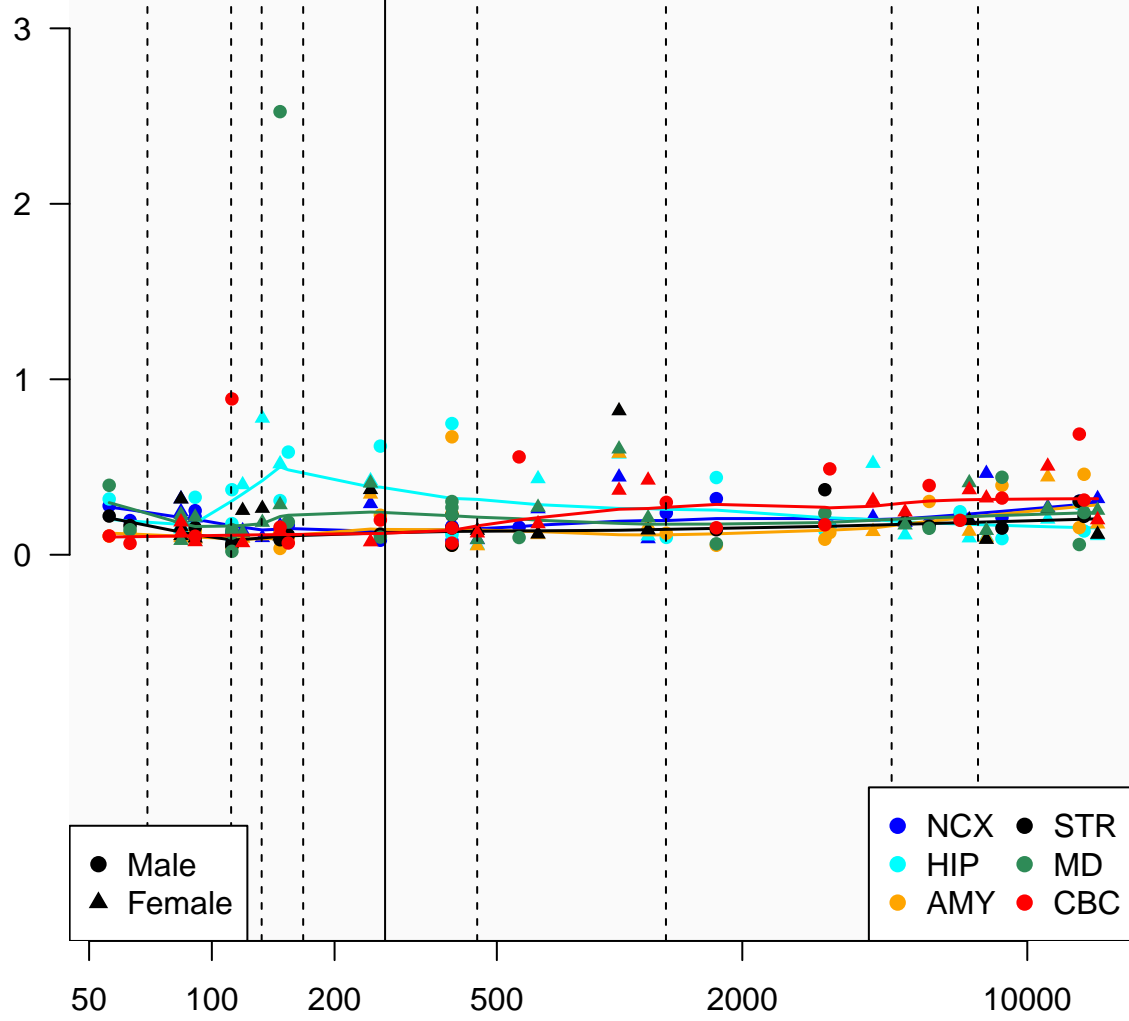

CTB-51J22.1_ENSG00000232415

Window:

1 2 3 4 5 6 7 8 9

Normalized Log2 RPKM+1

● Male
▲ Female

● NCX ● STR
● HIP ● MD
● AMY ● CBC

Age (Days)