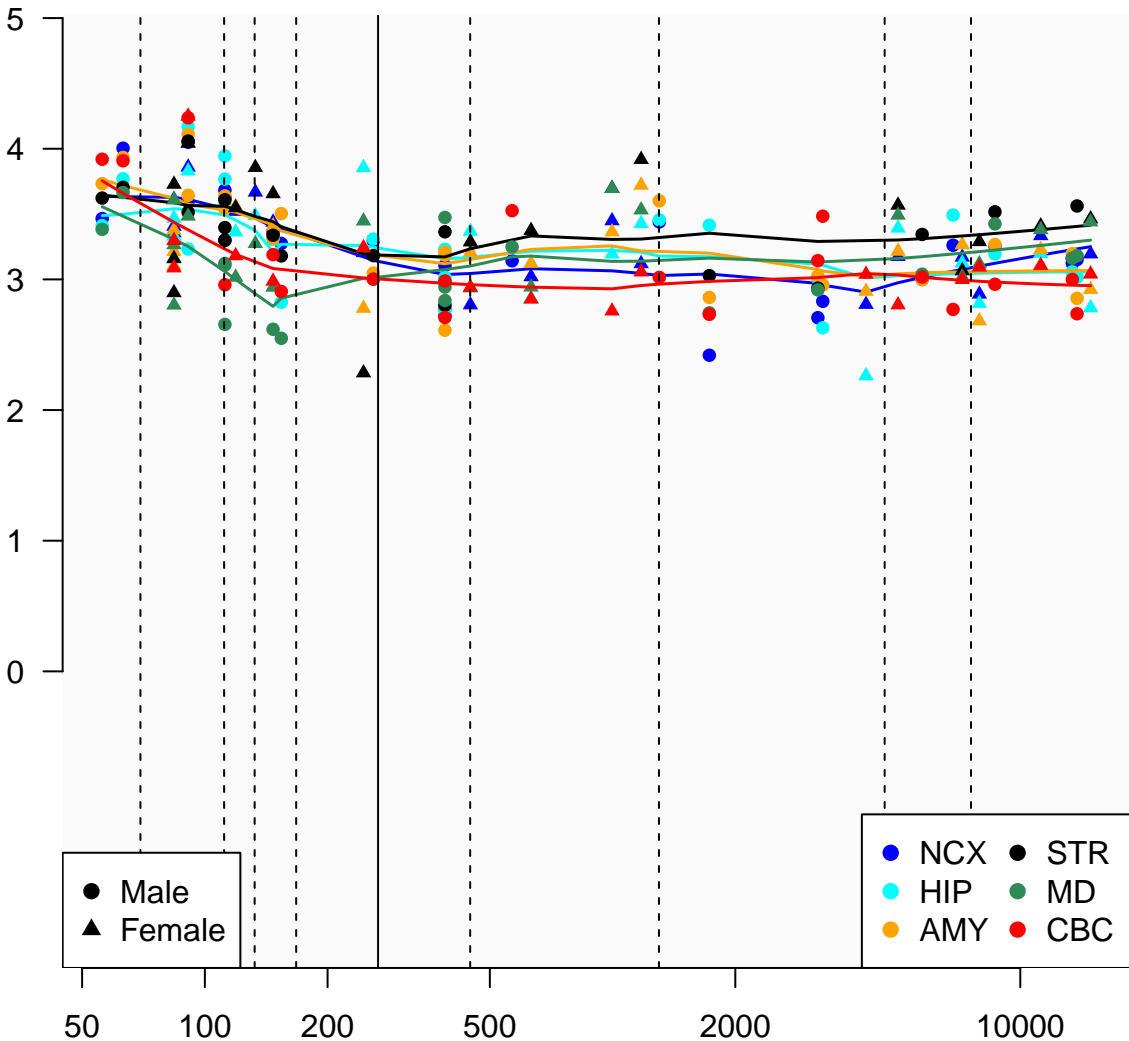

# CWC27\_ENSG00000153015

Window:

1 2 3 4 5 6 7 8 9

Normalized Log2 RPKM+1

● Male  
▲ Female

● NCX ● STR  
● HIP ● MD  
● AMY ● CBC