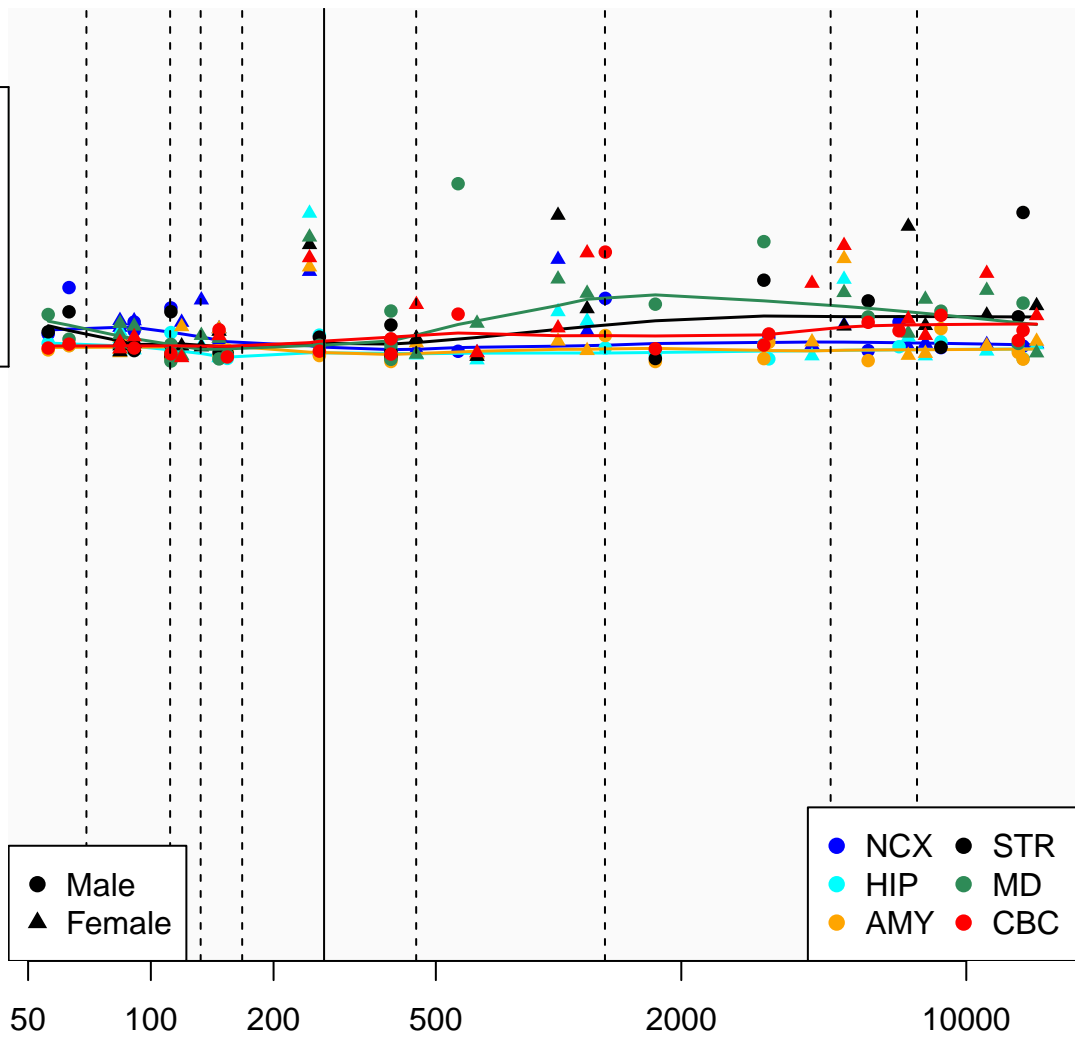

# CXCL17\_ENSG00000189377

Window:

1 2 3 4 5 6 7 8 9

Normalized Log2 RPKM+1

1  
0

● Male  
▲ Female

● NCX ● STR  
● HIP ● MD  
● AMY ● CBC

Age (Days)