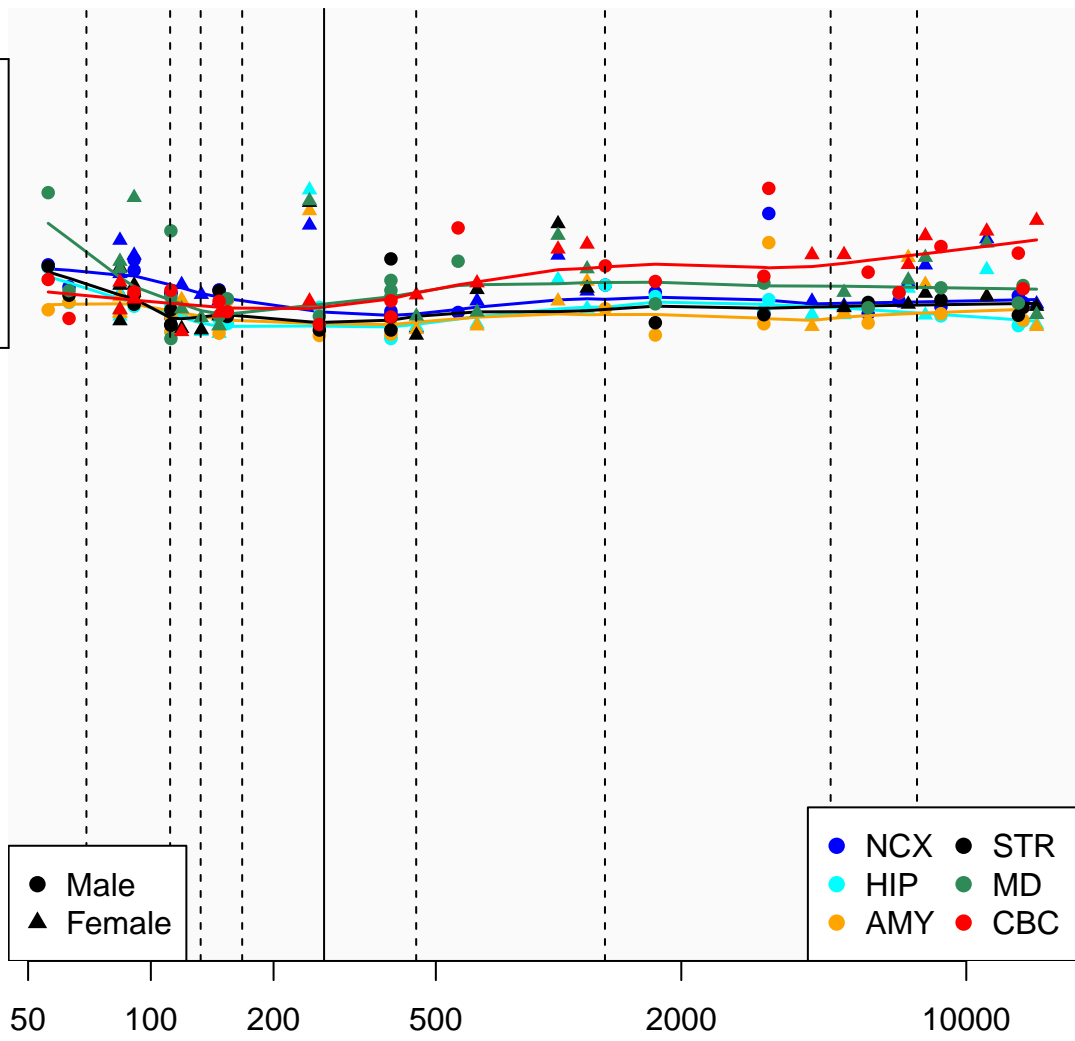

# CYCSP17\_ENSG00000219627

Window:

1 2 3 4 5 6 7 8 9

Normalized Log2 RPKM+1

1  
0

● Male  
▲ Female

● NCX ● STR  
● HIP ● MD  
● AMY ● CBC

Age (Days)