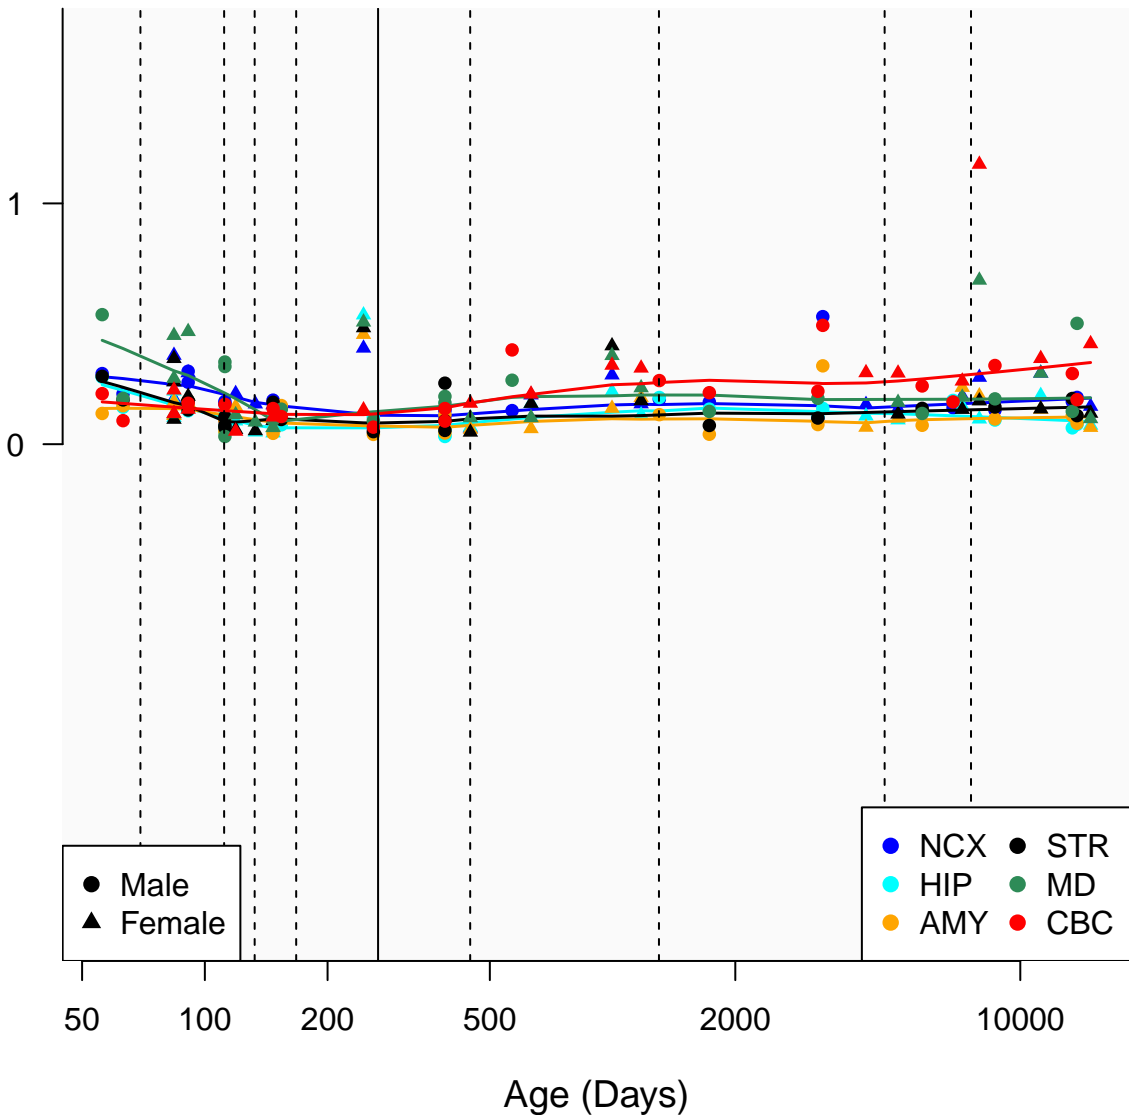

# CYCSP22\_ENSG00000254358

Window:

1 2 3 4 5 6 7 8 9

Normalized Log2 RPKM+1

● Male  
▲ Female

● NCX ● STR  
● HIP ● MD  
● AMY ● CBC