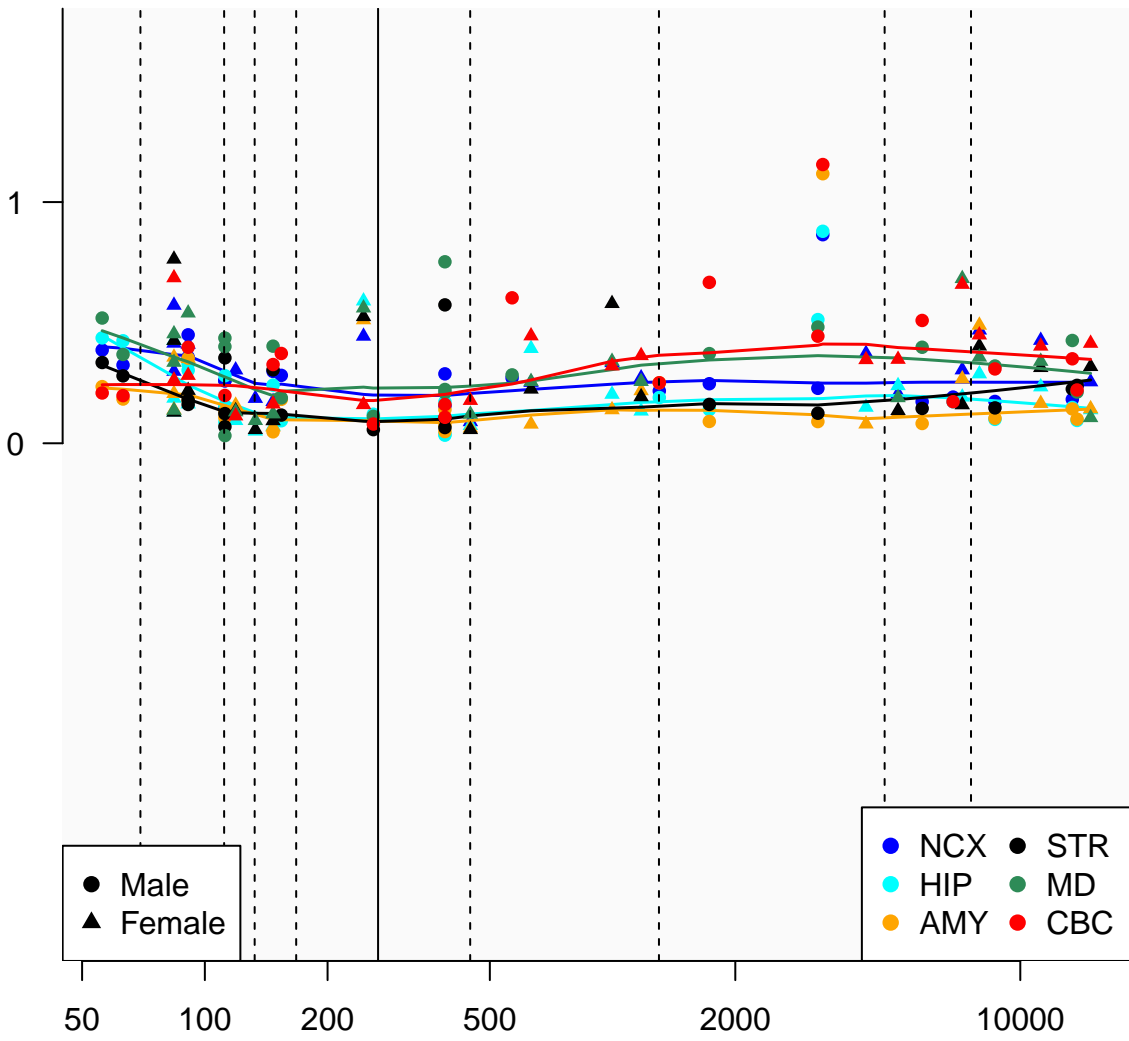

# CYCSP39\_ENSG00000260690

Window:

1 2 3 4 5 6 7 8 9

Normalized Log2 RPKM+1

● Male  
▲ Female

● NCX ● STR  
● HIP ● MD  
● AMY ● CBC

Age (Days)