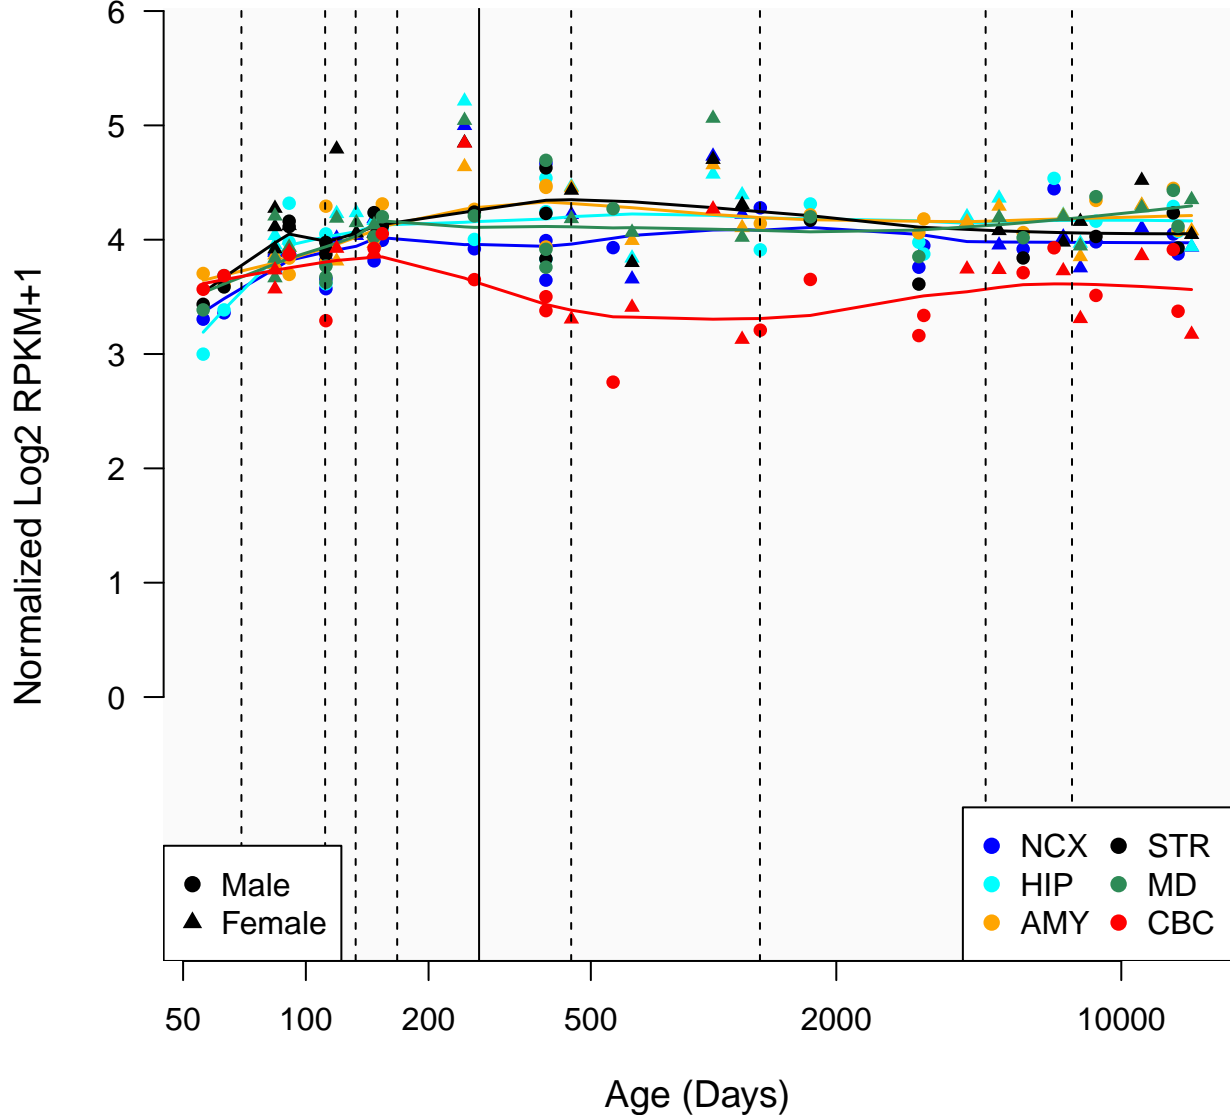

DCTN6_ENSG00000104671

Window:

● Male
▲ Female

● NCX ● STR
● HIP ● MD
● AMY ● CBC