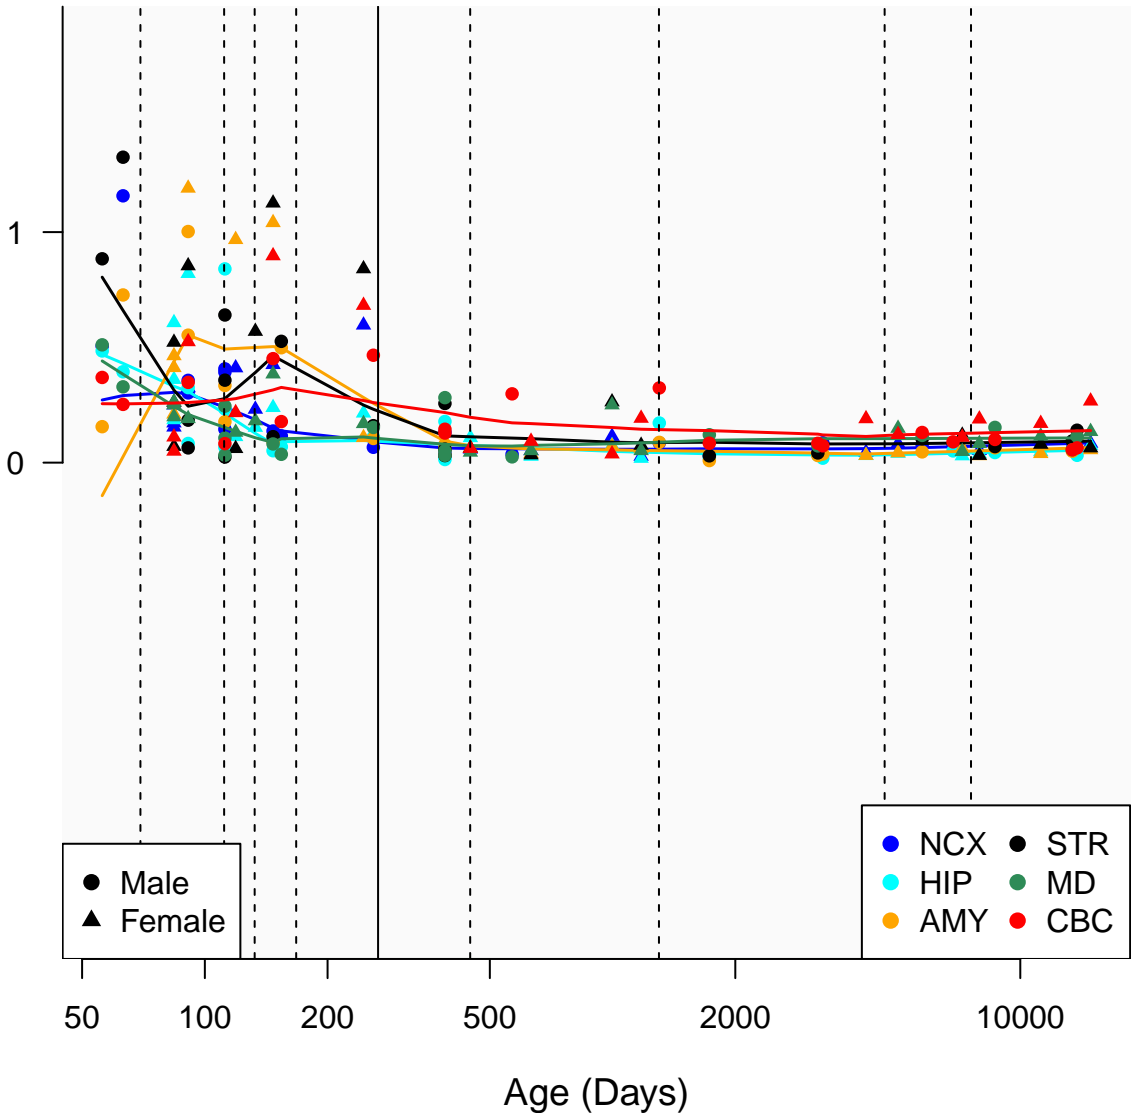

# DDX12P\_ENSG00000214826

Window:

1 2 3 4 5 6 7 8 9

Normalized Log2 RPKM+1

● Male  
▲ Female

● NCX ● STR  
● HIP ● MD  
● AMY ● CBC