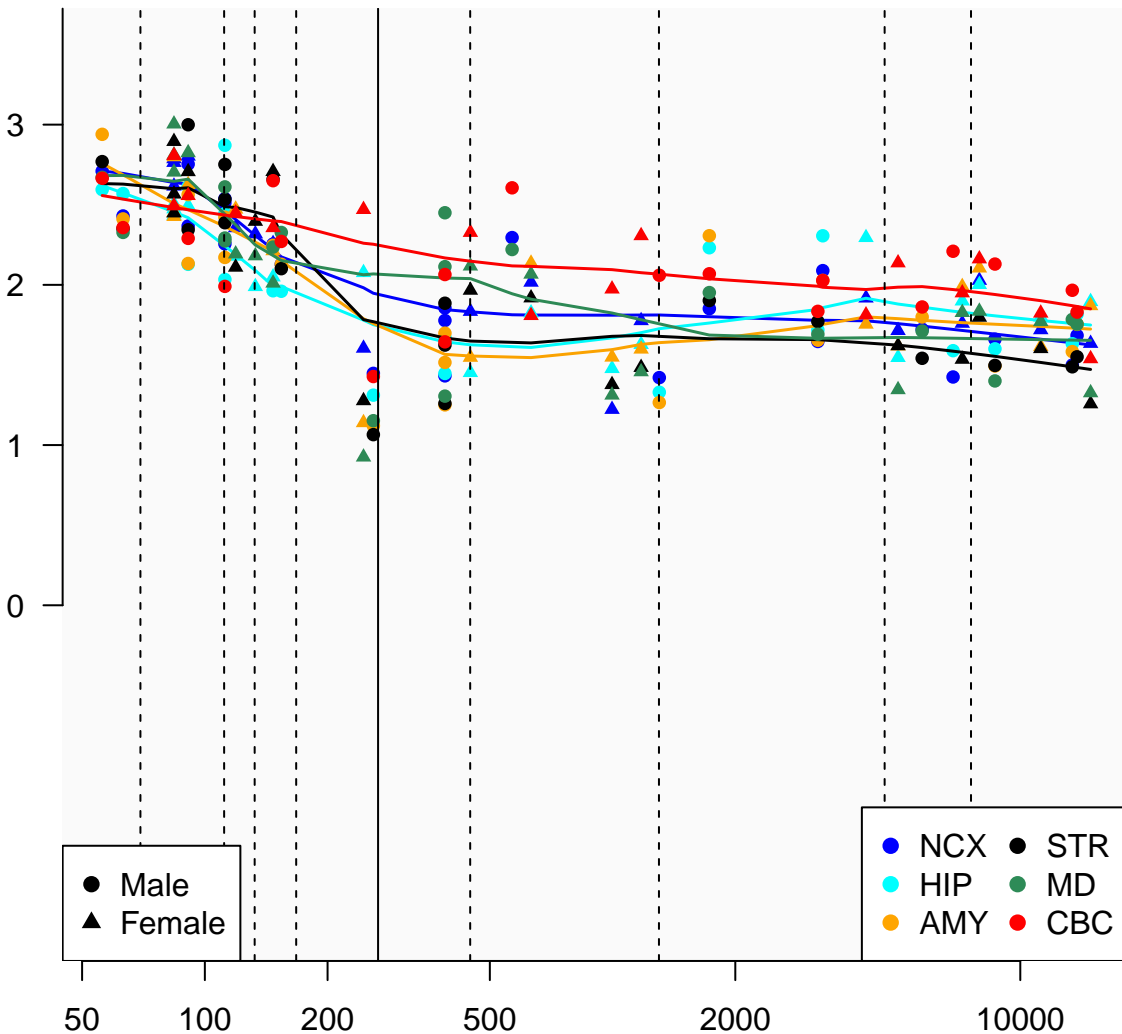

# DDX20\_ENSG00000064703

Window:

1 2 3 4 5 6 7 8 9

Normalized Log2 RPKM+1

● Male  
▲ Female

● NCX ● STR  
● HIP ● MD  
● AMY ● CBC