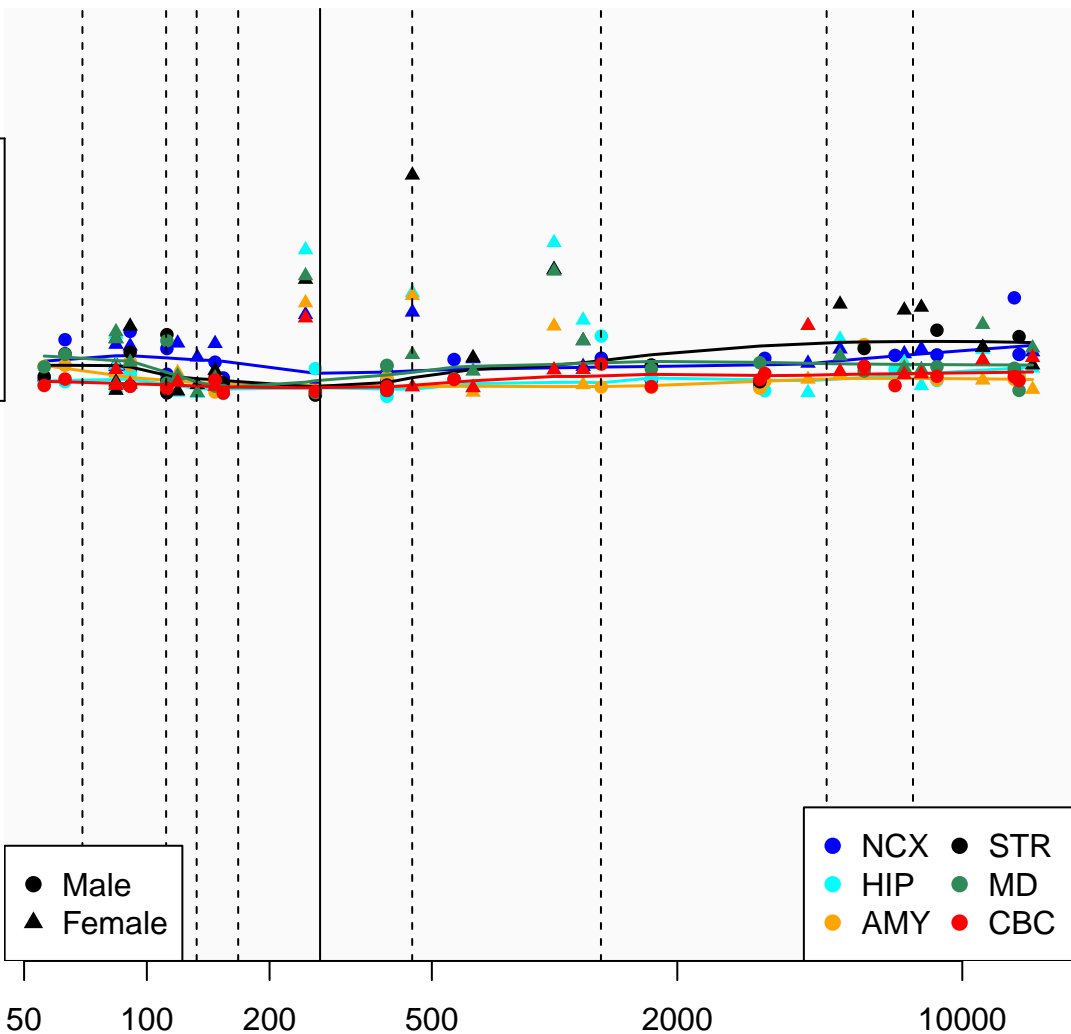

# DDX55P1\_ENSG00000270863

Window:

1 2 3 4 5 6 7 8 9

Normalized Log2 RPKM+1

1  
0

● Male  
▲ Female

● NCX ● STR  
● HIP ● MD  
● AMY ● CBC

Age (Days)