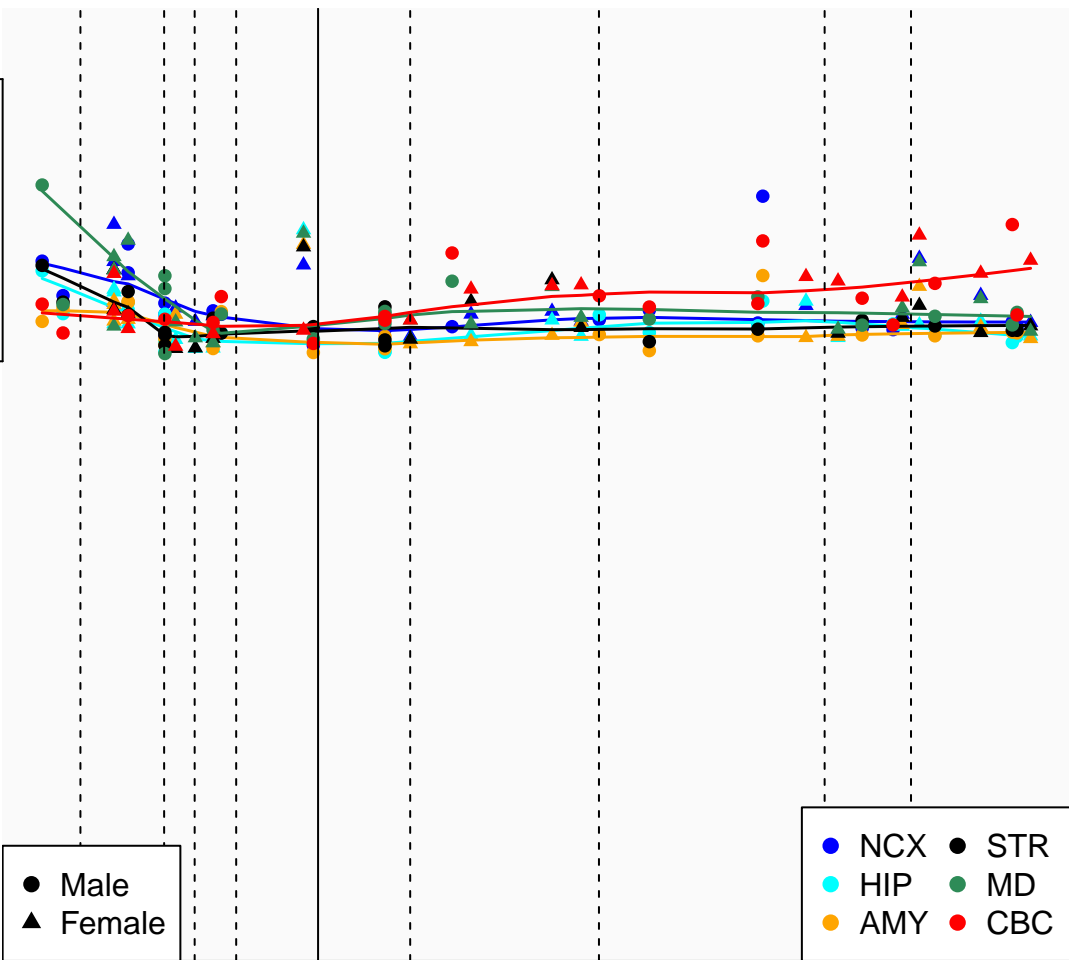

DEFA10P_ENSG00000233531

Window:

1 2 3 4 5 6 7 8 9

Normalized Log2 RPKM+1

● Male
▲ Female

● NCX ● STR
● HIP ● MD
● AMY ● CBC

Age (Days)