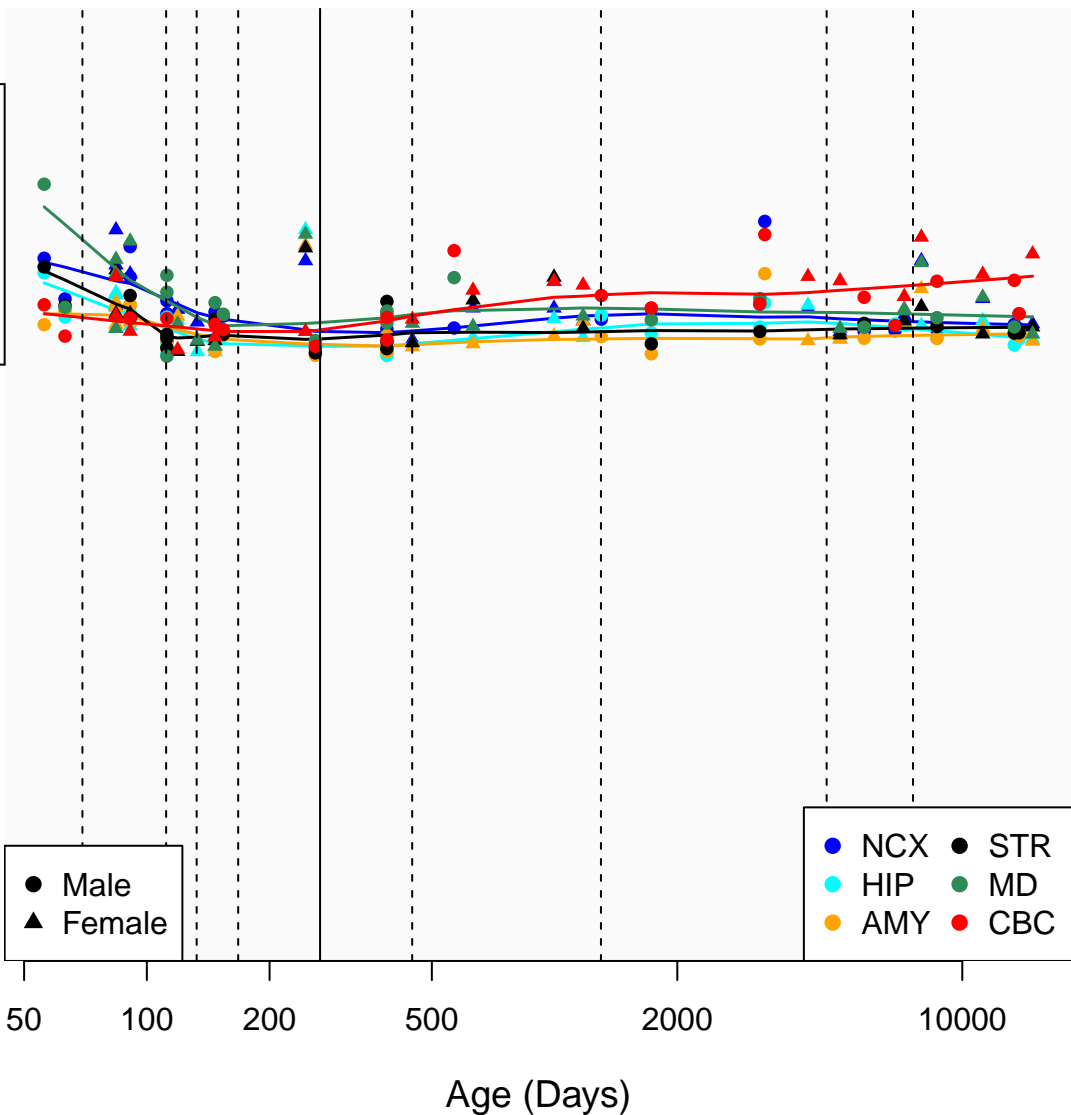

# DEFA9P\_ENSG00000233238

Window:

1 2 3 4 5 6 7 8 9

Normalized Log2 RPKM+1

● Male  
▲ Female

● NCX ● STR  
● HIP ● MD  
● AMY ● CBC