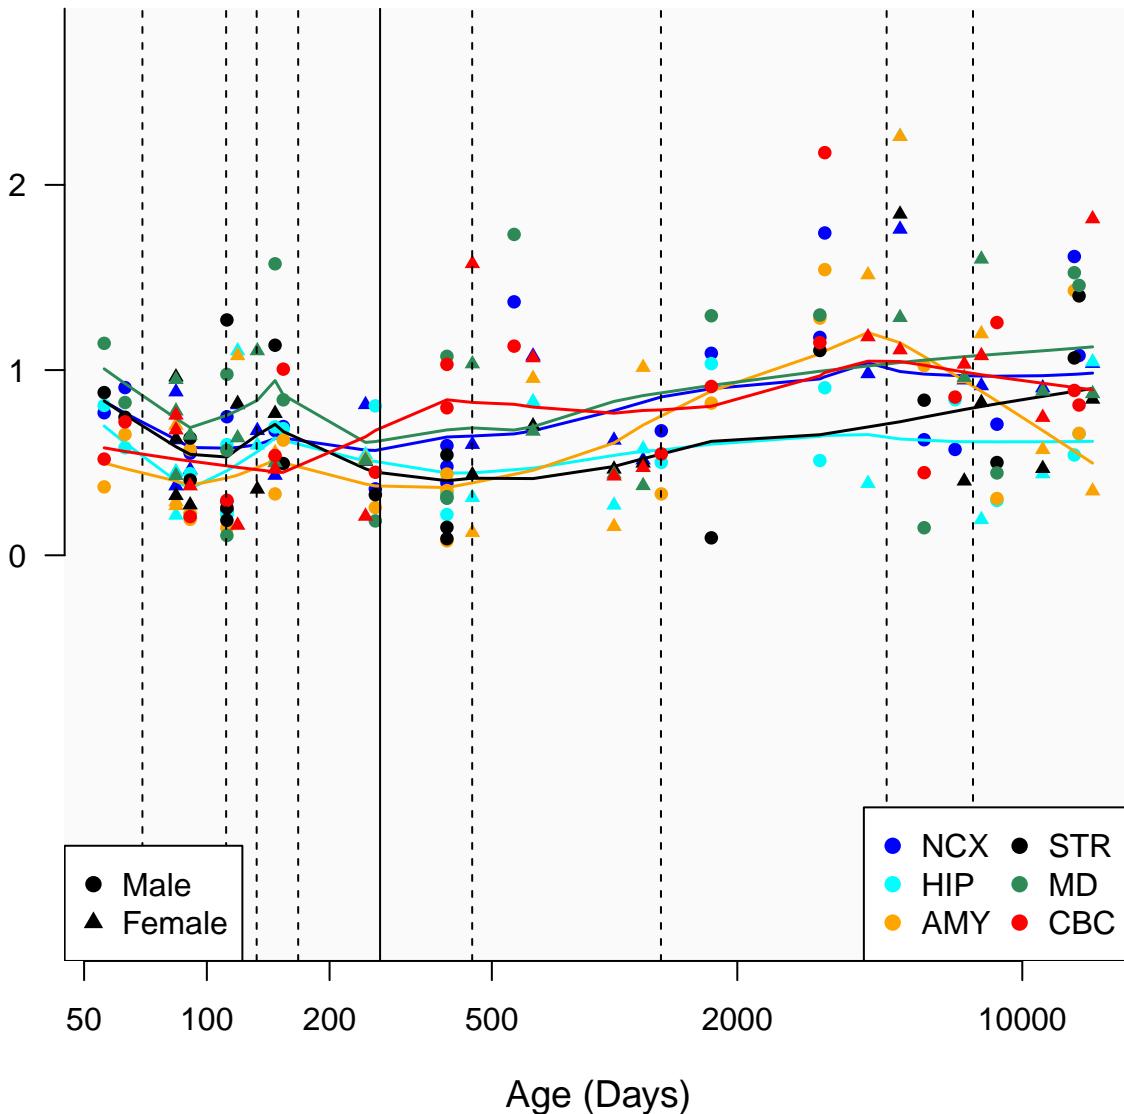

# DEFB109P3\_ENSG00000254866

Window:

1 2 3 4 5 6 7 8 9

Normalized Log2 RPKM+1

● Male  
▲ Female

● NCX ● STR  
● HIP ● MD  
● AMY ● CBC