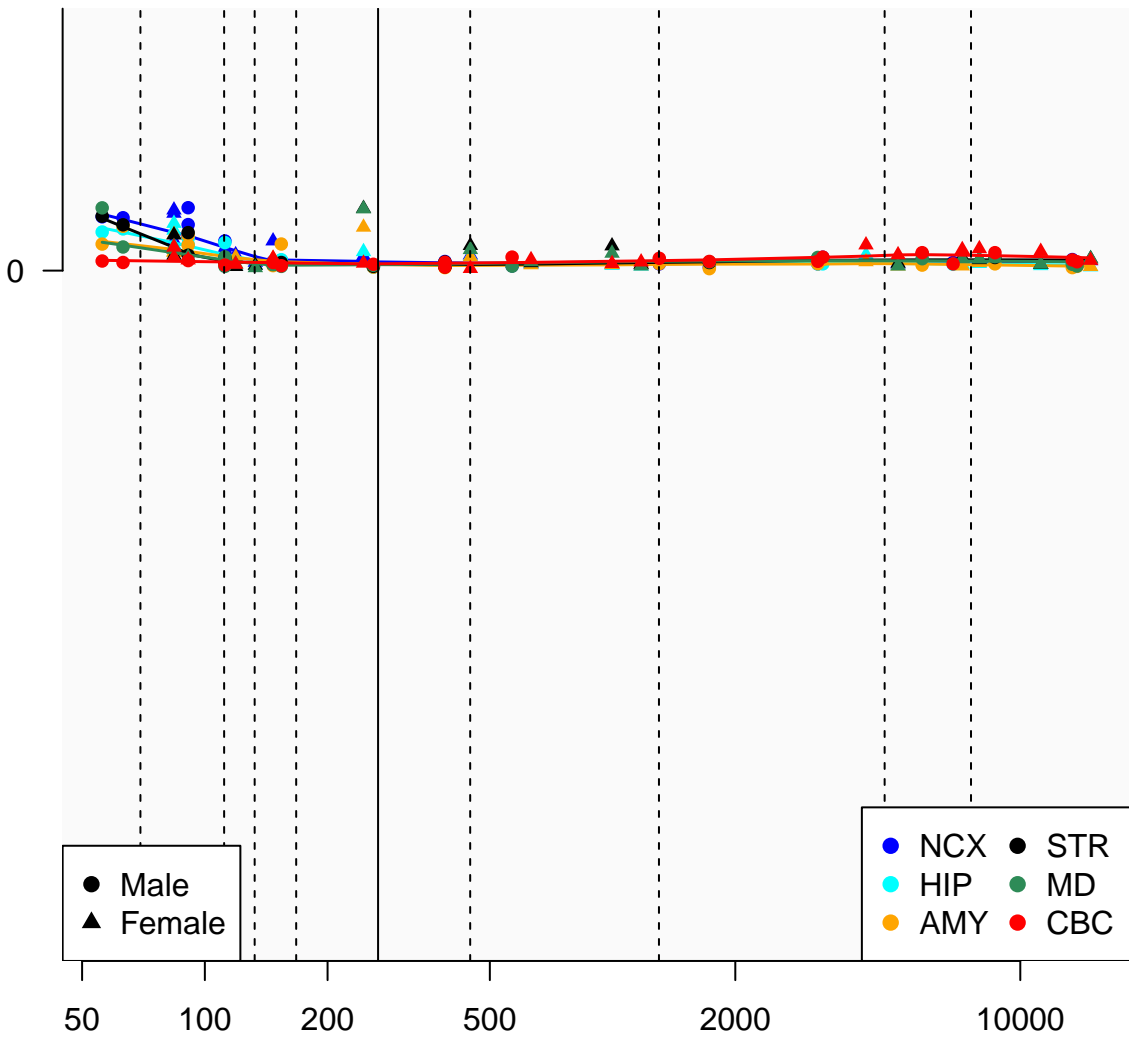

# DUX4L7\_ENSG00000277706

Window:

1 2 3 4 5 6 7 8 9

Normalized Log2 RPKM+1

● Male  
▲ Female

● NCX ● STR  
● HIP ● MD  
● AMY ● CBC

Age (Days)