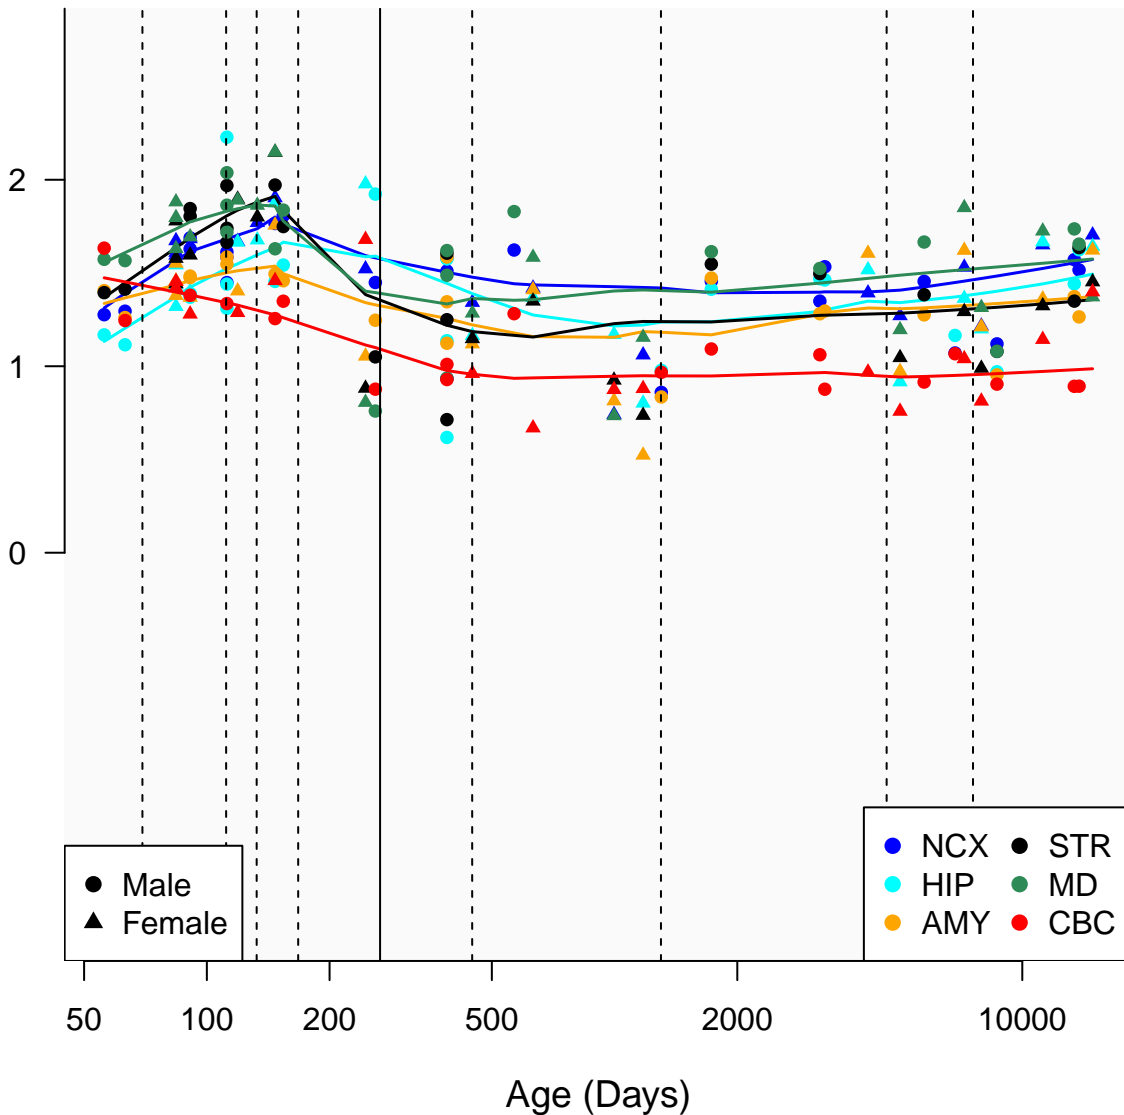

# DZANK1\_ENSG0000089091

Window:

1 2 3 4 5 6 7 8 9

Normalized Log2 RPKM+1

● Male  
▲ Female

● NCX ● STR  
● HIP ● MD  
● AMY ● CBC