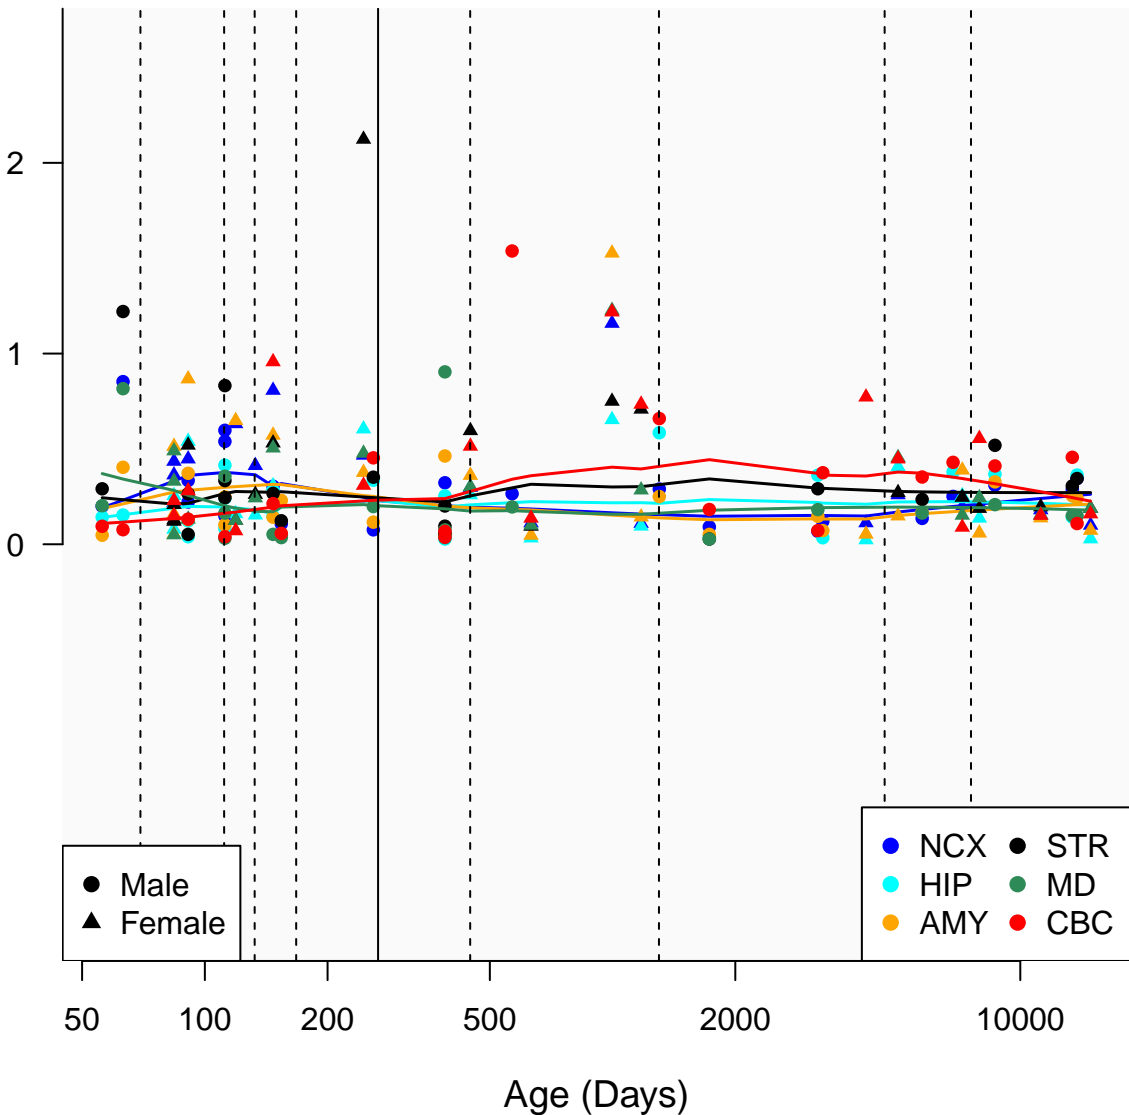

# EBLN2\_ENSG00000255423

Window:

1 2 3 4 5 6 7 8 9

Normalized Log2 RPKM+1

● Male  
▲ Female

● NCX ● STR  
● HIP ● MD  
● AMY ● CBC