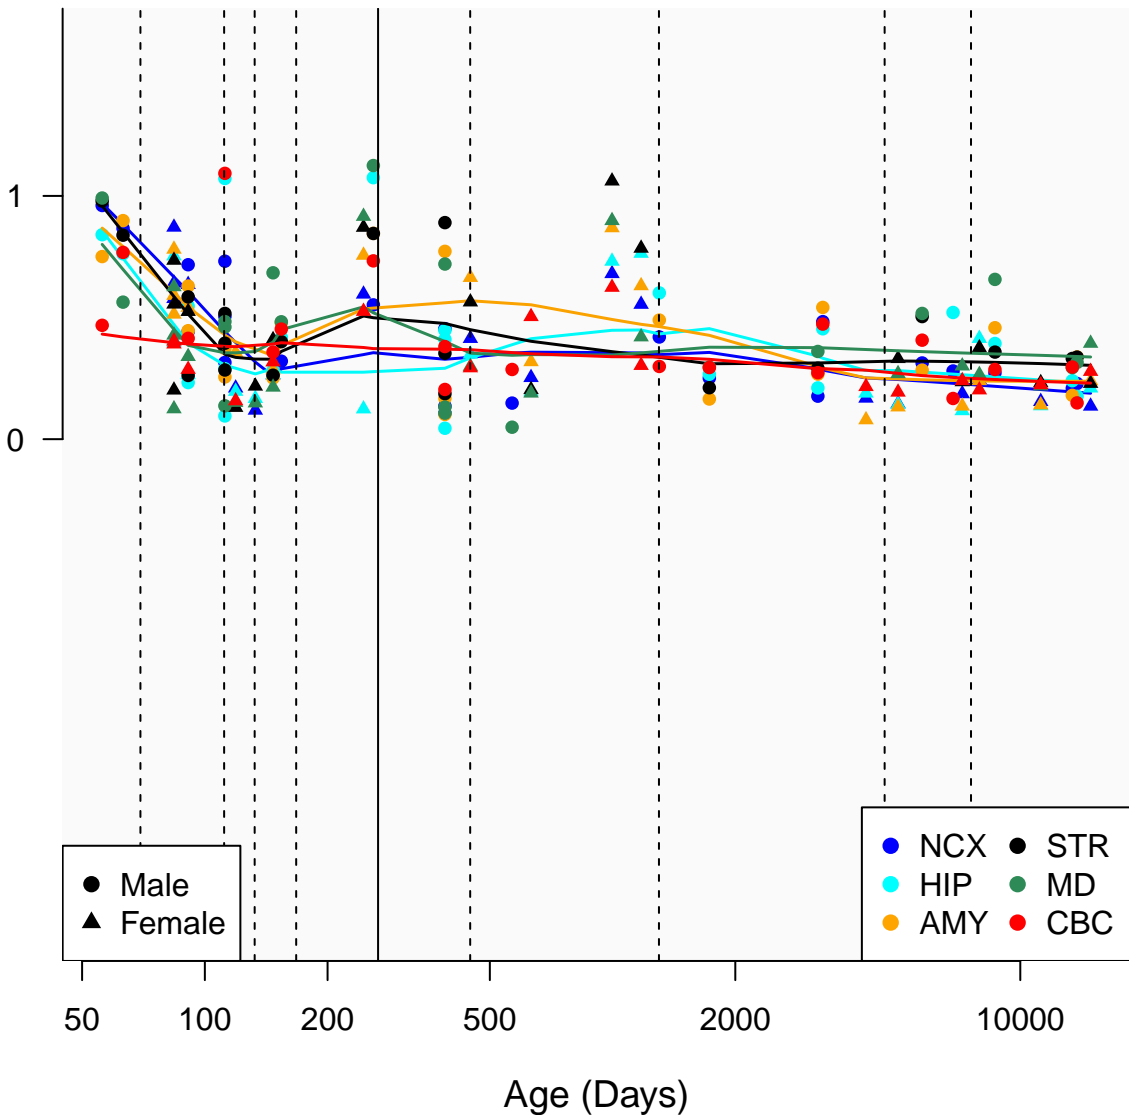

# ELF4\_ENSG00000102034

Window:

1 2 3 4 5 6 7 8 9

Normalized Log2 RPKM+1

● Male  
▲ Female

● NCX ● STR  
● HIP ● MD  
● AMY ● CBC