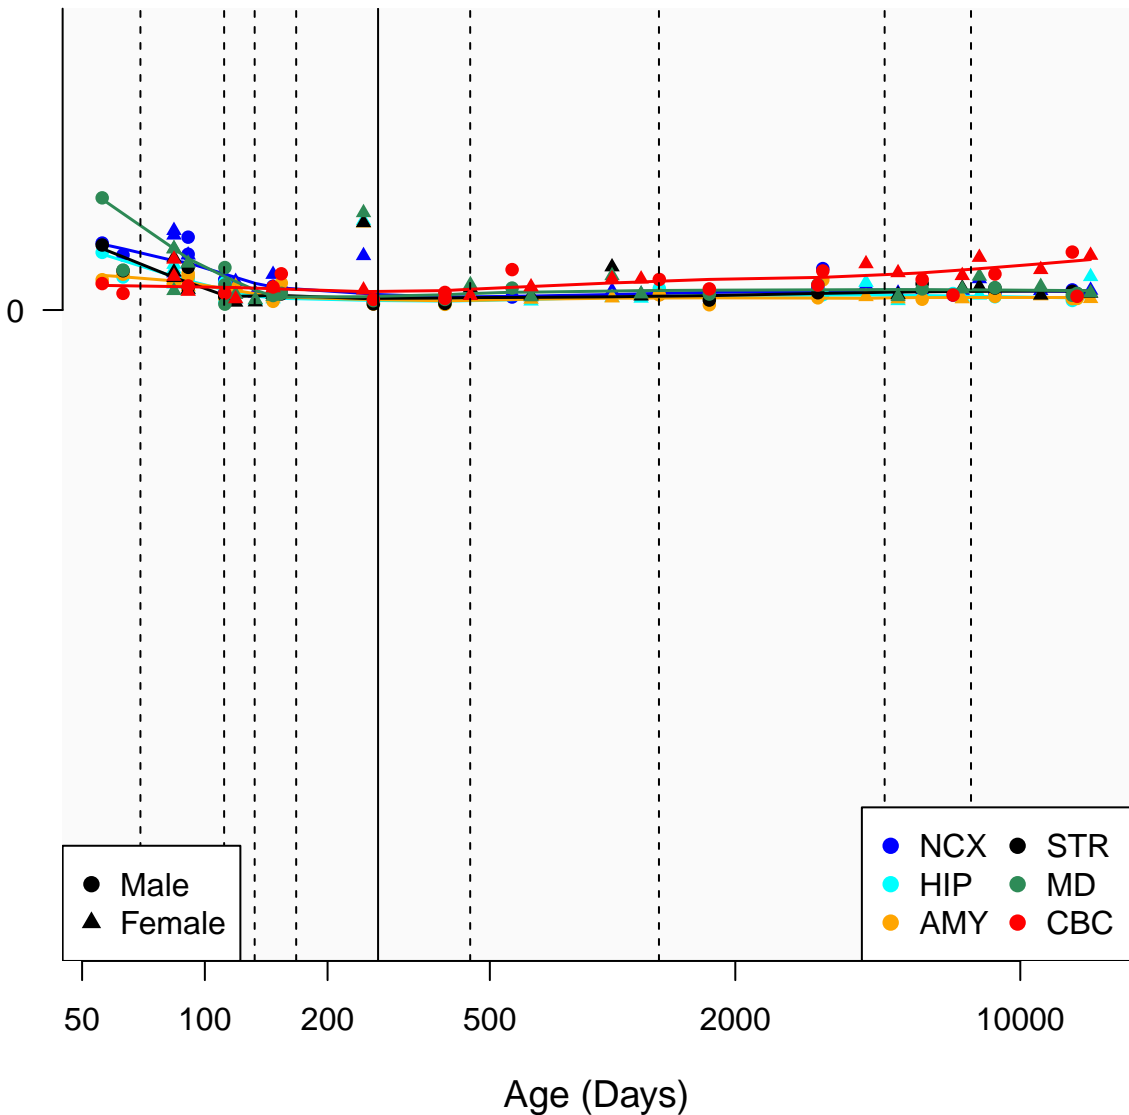

# ELK1P1\_ENSG00000234359

Window:

1 2 3 4 5 6 7 8 9

Normalized Log2 RPKM+1

● Male  
▲ Female

● NCX ● STR  
● HIP ● MD  
● AMY ● CBC