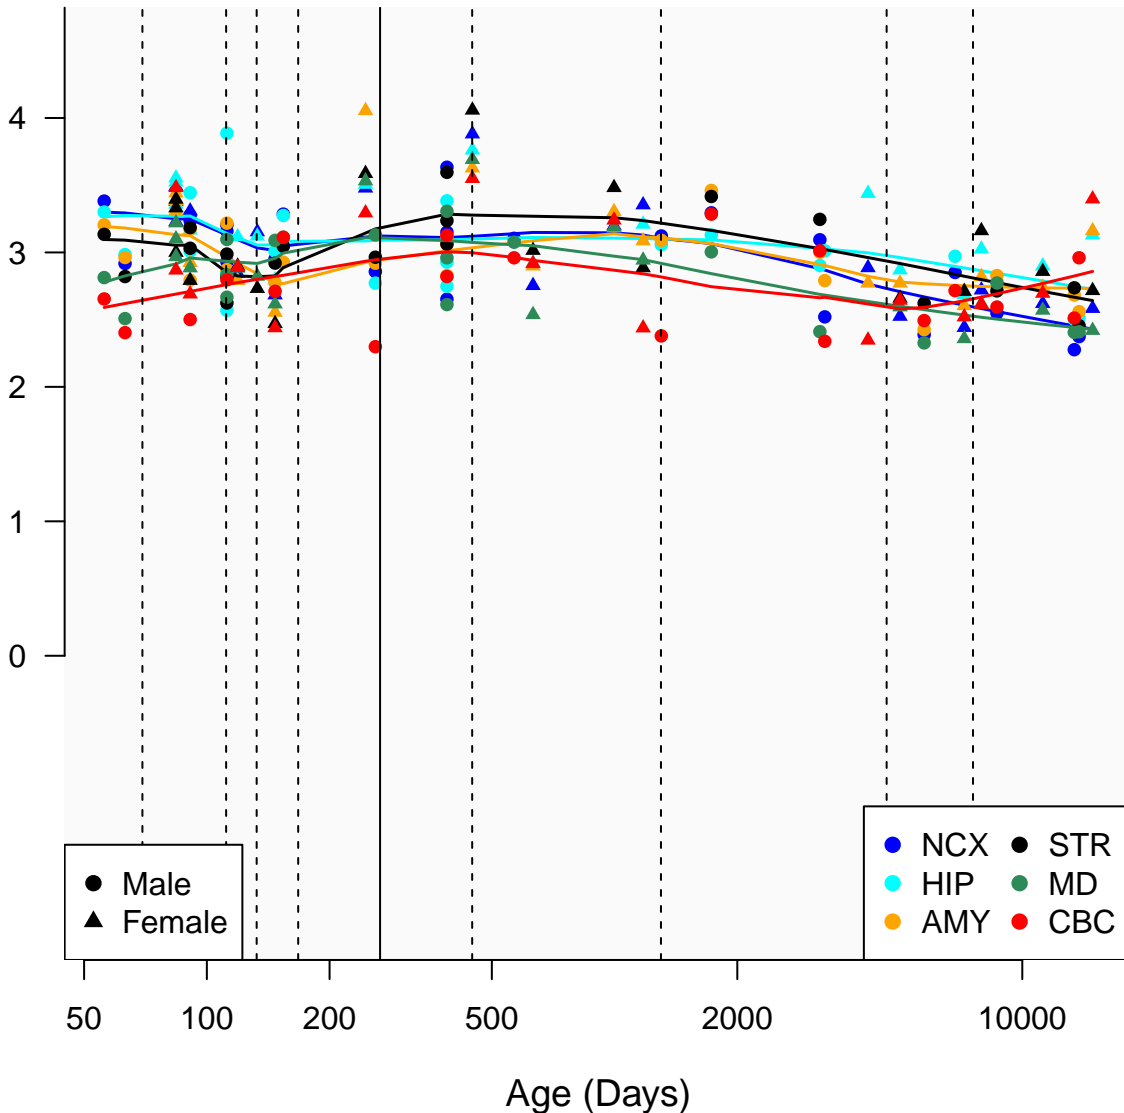

# EMC8\_ENSG00000131148

Window:

1 2 3 4 5 6 7 8 9

Normalized Log2 RPKM+1

● Male  
▲ Female

● NCX ● STR  
● HIP ● MD  
● AMY ● CBC