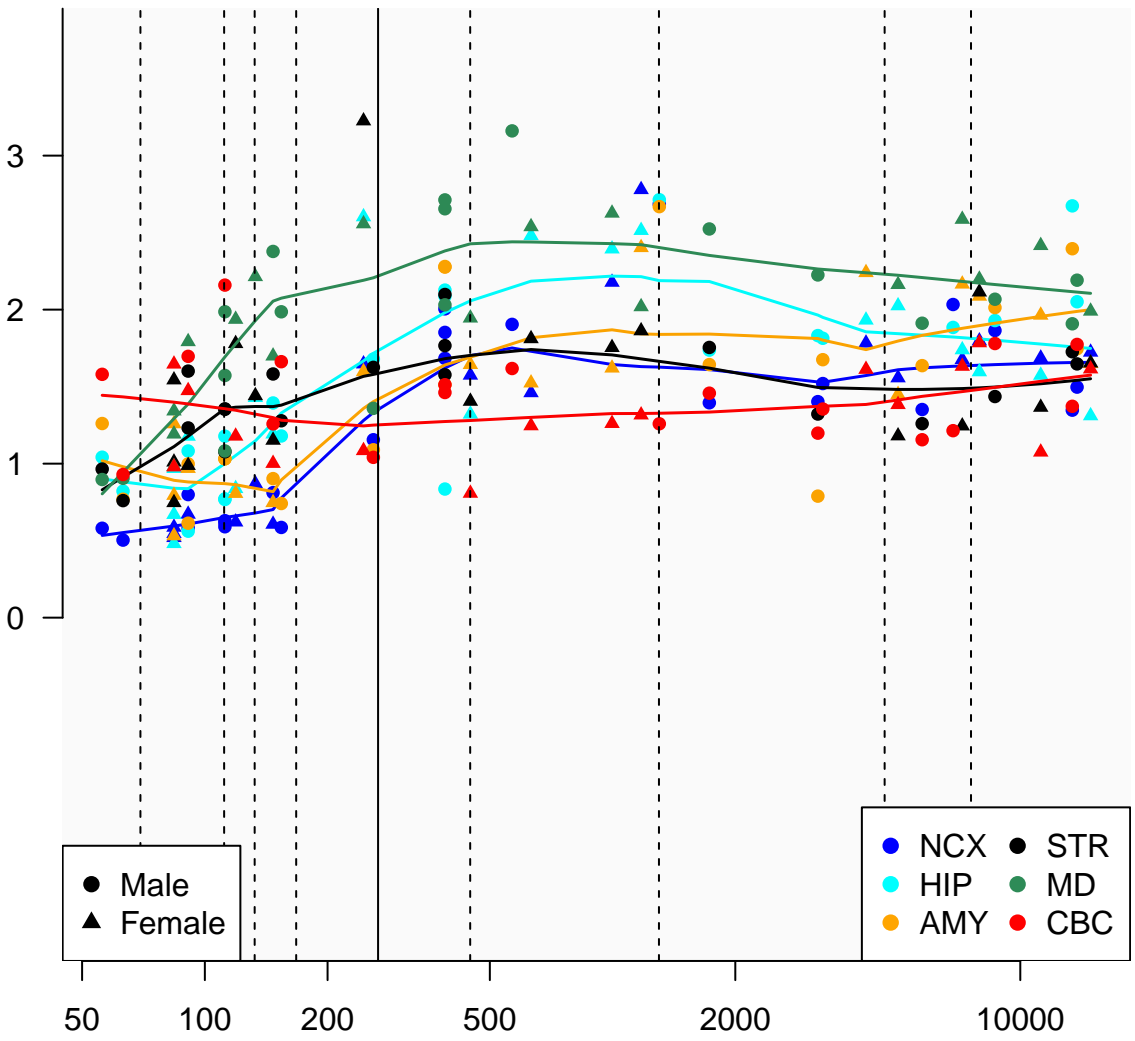

# ERICH2\_ENSG00000204334

Window:

1 2 3 4 5 6 7 8 9

Normalized Log2 RPKM+1

● Male  
▲ Female

● NCX ● STR  
● HIP ● MD  
● AMY ● CBC

Age (Days)