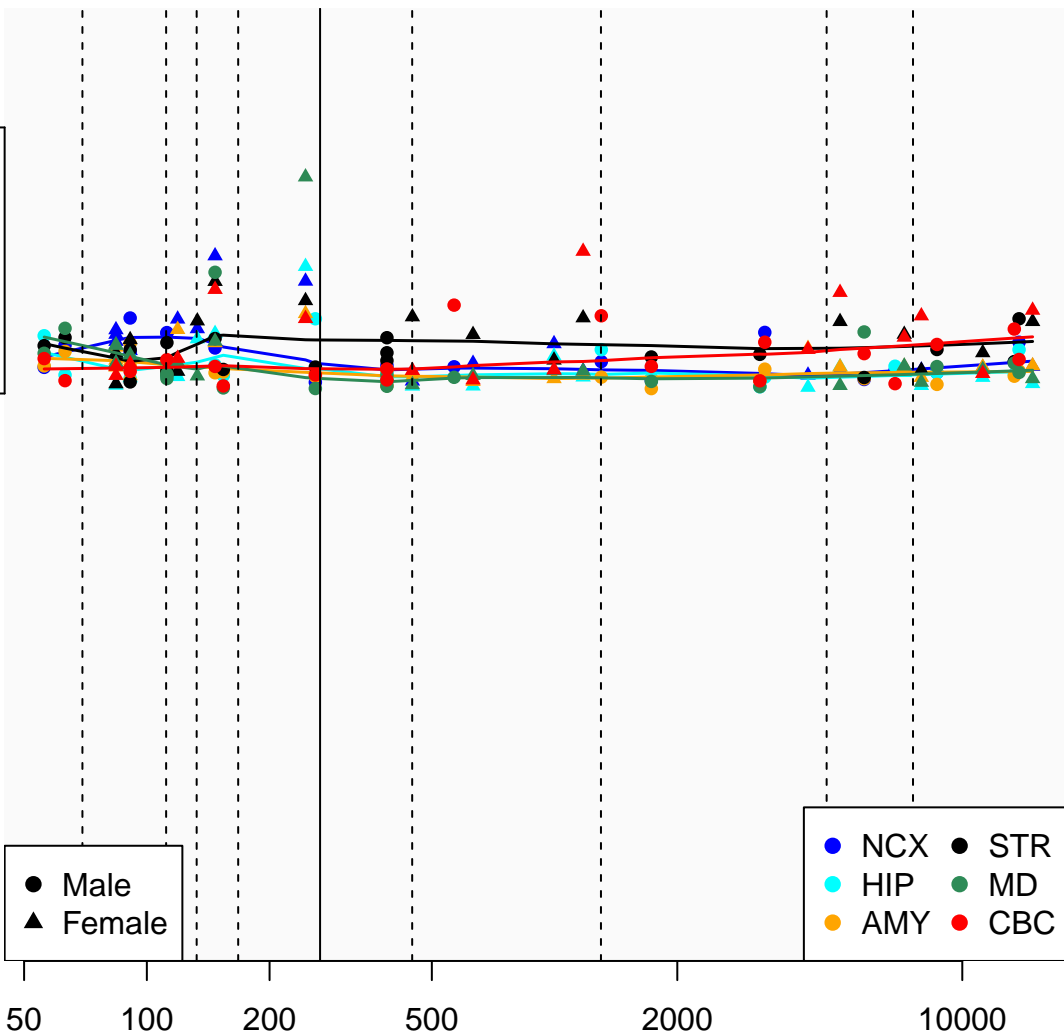

# ERICH6B\_ENSG00000165837

Window:

1 2 3 4 5 6 7 8 9

Normalized Log2 RPKM+1

1  
0

● Male  
▲ Female

● NCX ● STR  
● HIP ● MD  
● AMY ● CBC

Age (Days)