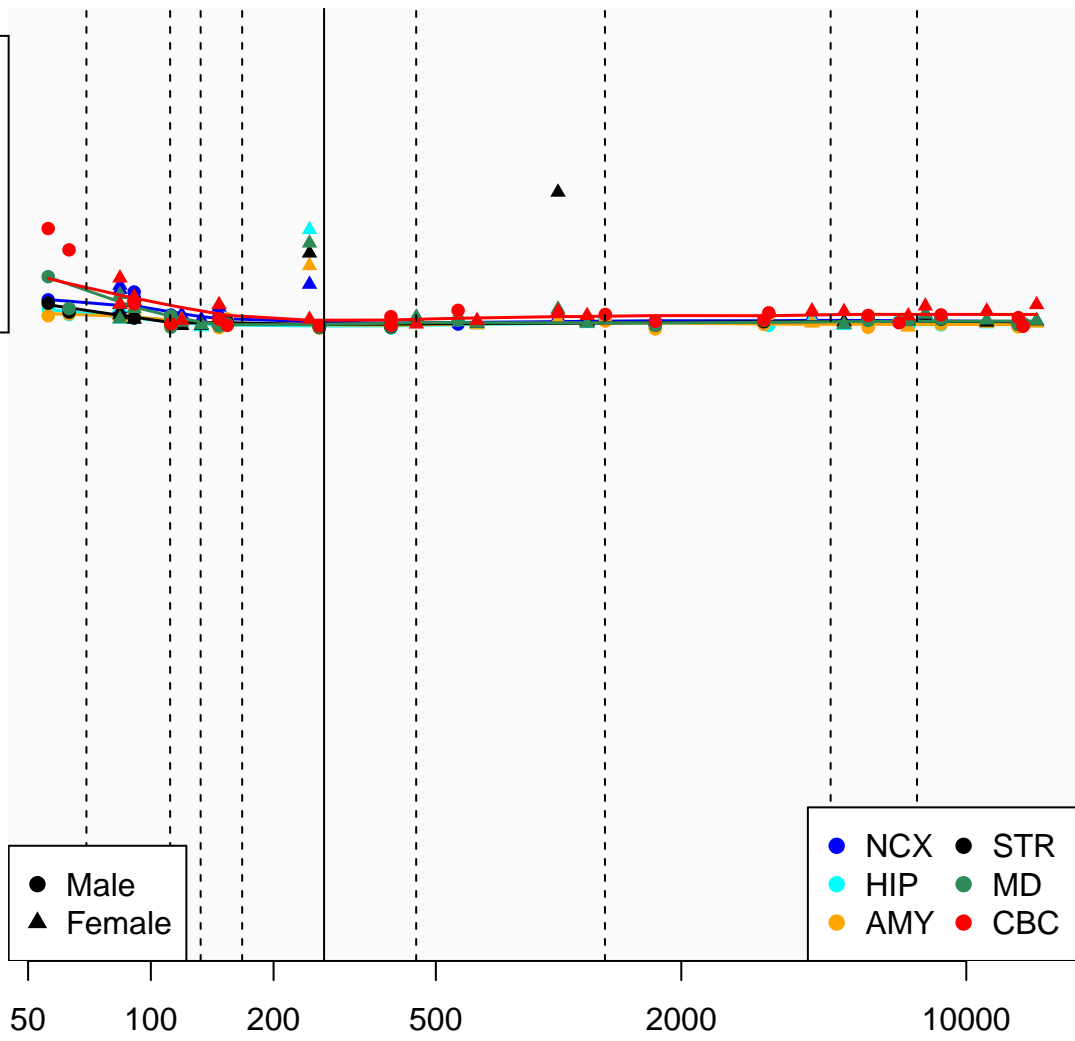

EVX1-AS_ENSG00000253405

Window:

1 2 3 4 5 6 7 8 9

Normalized Log2 RPKM+1

1
0

● Male
▲ Female

● NCX ● STR
● HIP ● MD
● AMY ● CBC

Age (Days)