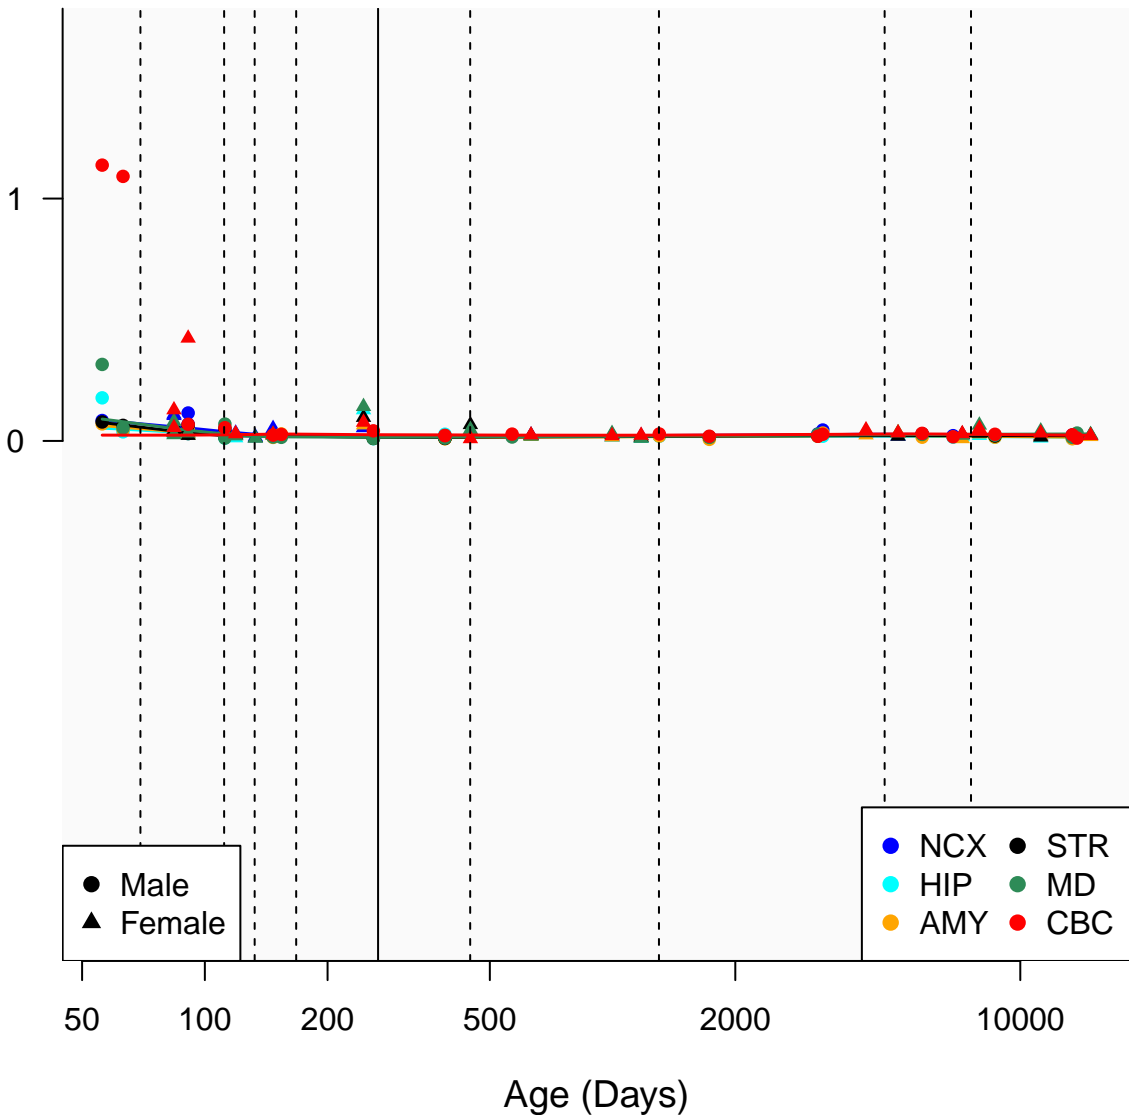

# EVX1\_ENSG00000106038

Window:

1 2 3 4 5 6 7 8 9

Normalized Log2 RPKM+1

● Male  
▲ Female

● NCX ● STR  
● HIP ● MD  
● AMY ● CBC