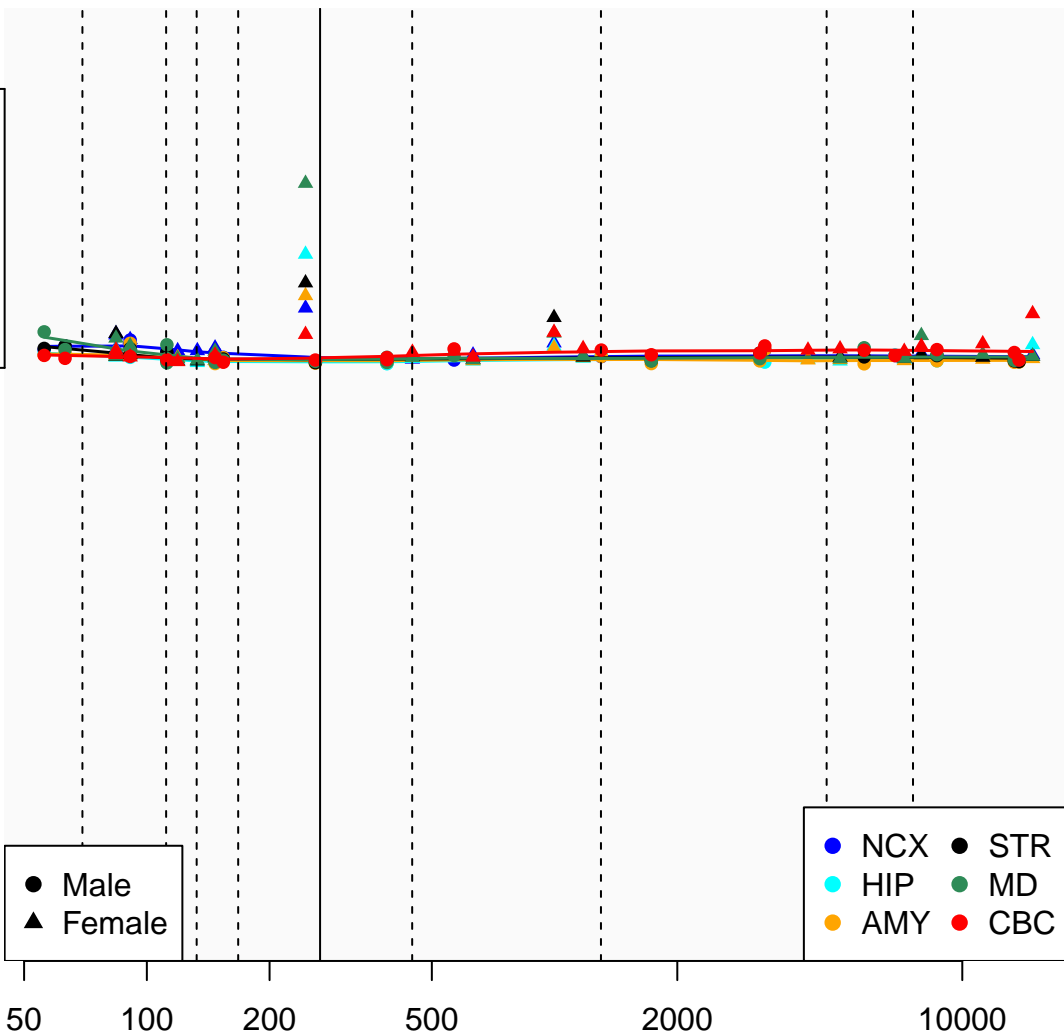

EXOC7P1_ENSG00000250485

Window:

1 2 3 4 5 6 7 8 9

Normalized Log2 RPKM+1

1
0

● Male
▲ Female

● NCX ● STR
● HIP ● MD
● AMY ● CBC

Age (Days)