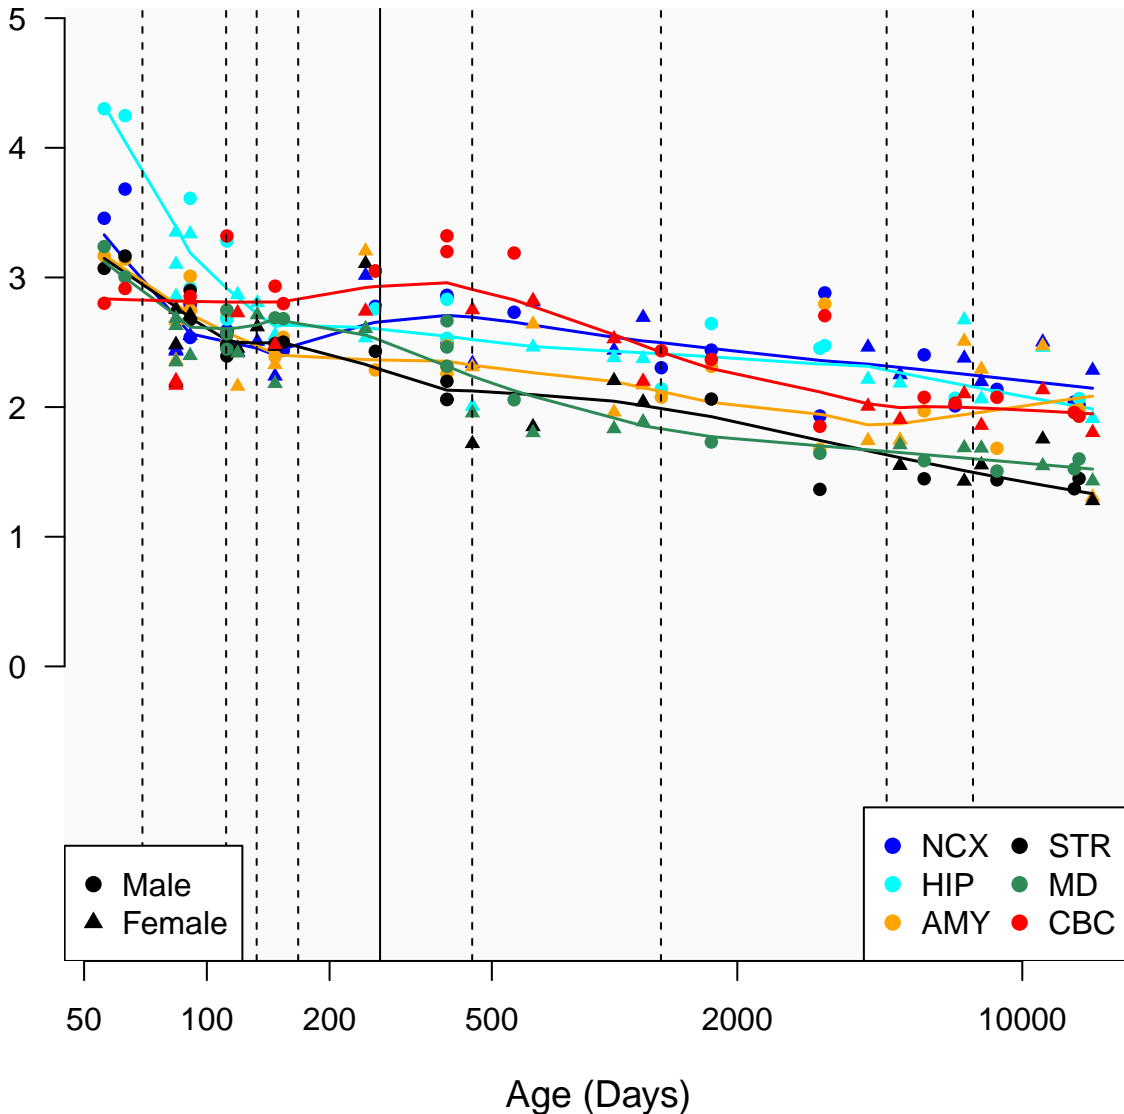

# EXT1\_ENSG00000182197

Window:

1 2 3 4 5 6 7 8 9

Normalized Log2 RPKM+1

● Male  
▲ Female

● NCX ● STR  
● HIP ● MD  
● AMY ● CBC