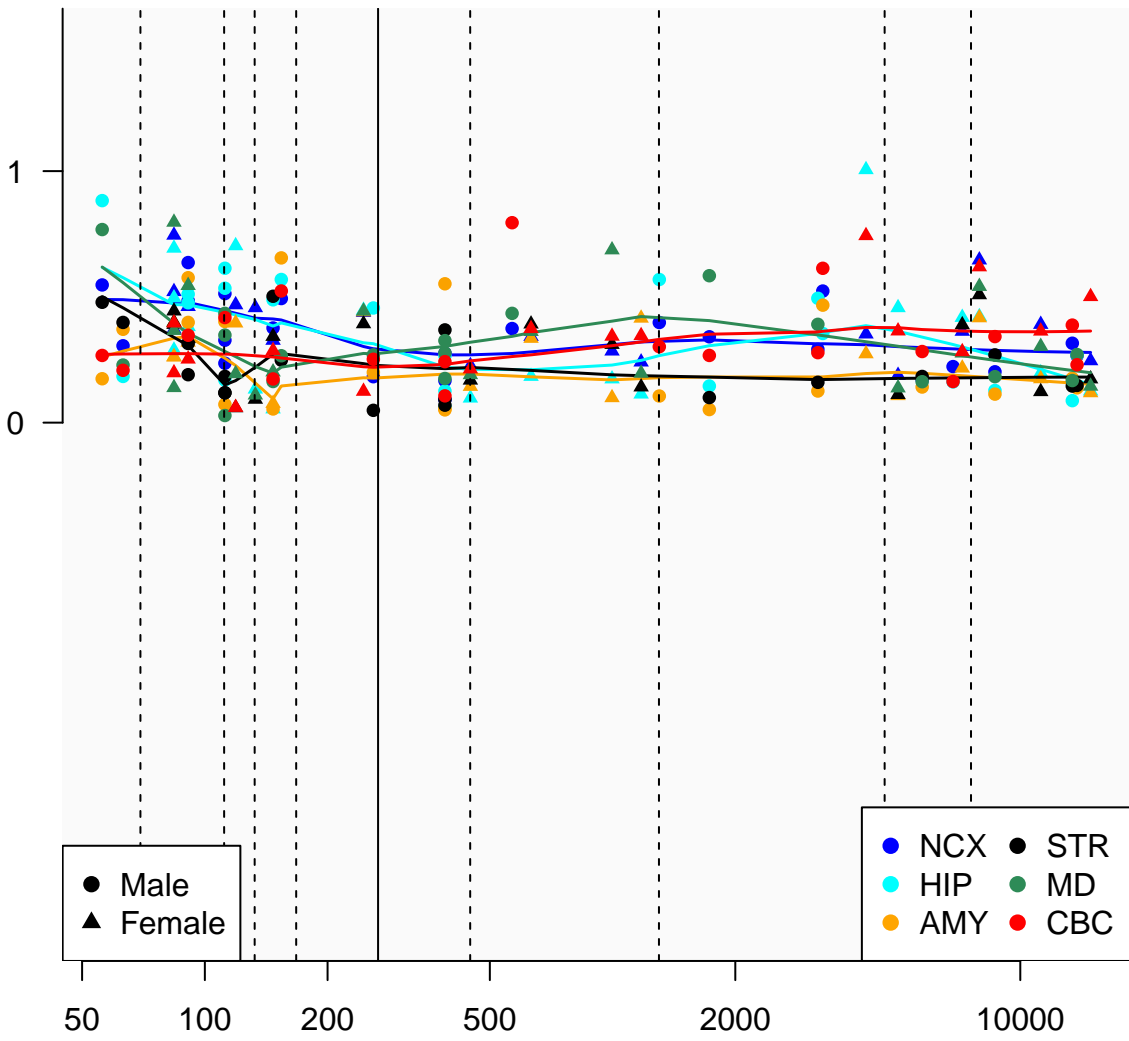

# EZR-AS1\_ENSG00000233893

Window:

1 2 3 4 5 6 7 8 9

Normalized Log2 RPKM+1

● Male  
▲ Female

● NCX ● STR  
● HIP ● MD  
● AMY ● CBC

Age (Days)