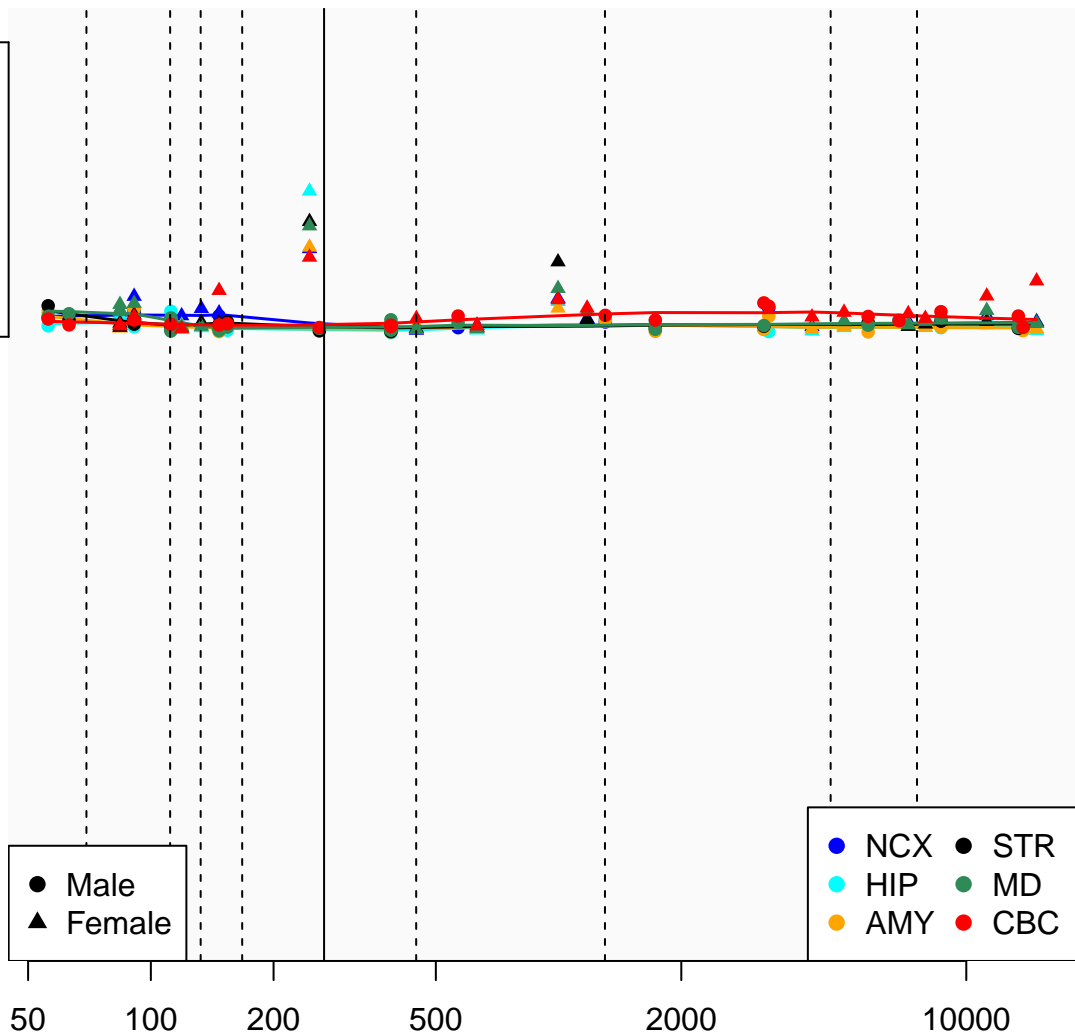

# F13B\_ENSG00000143278

Window:

1 2 3 4 5 6 7 8 9

Normalized Log2 RPKM+1

1  
0

Age (Days)