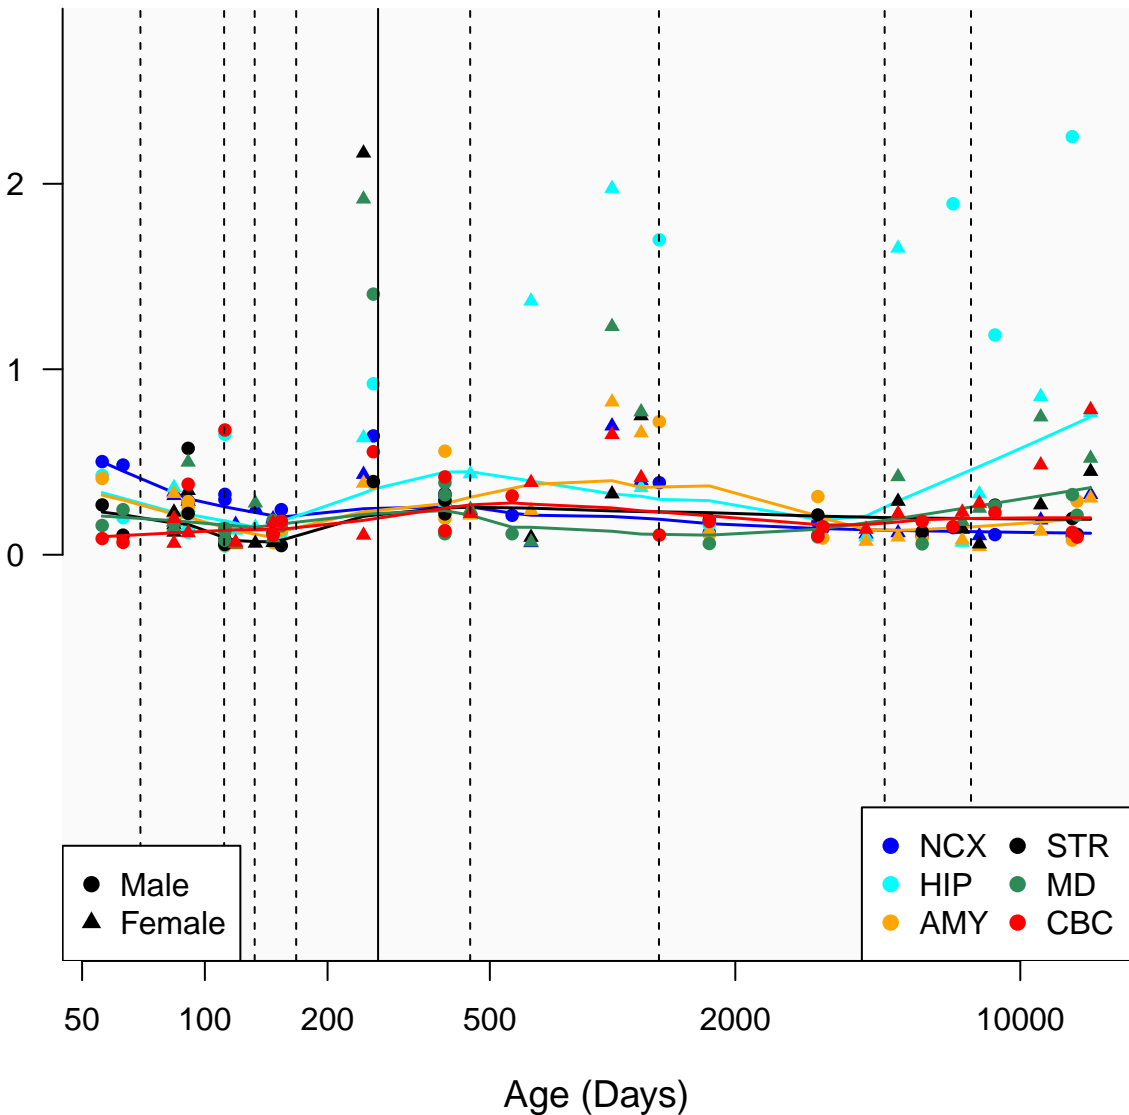

# FABP4\_ENSG00000170323

Window:

1 2 3 4 5 6 7 8 9

Normalized Log2 RPKM+1

● Male  
▲ Female

● NCX ● STR  
● HIP ● MD  
● AMY ● CBC