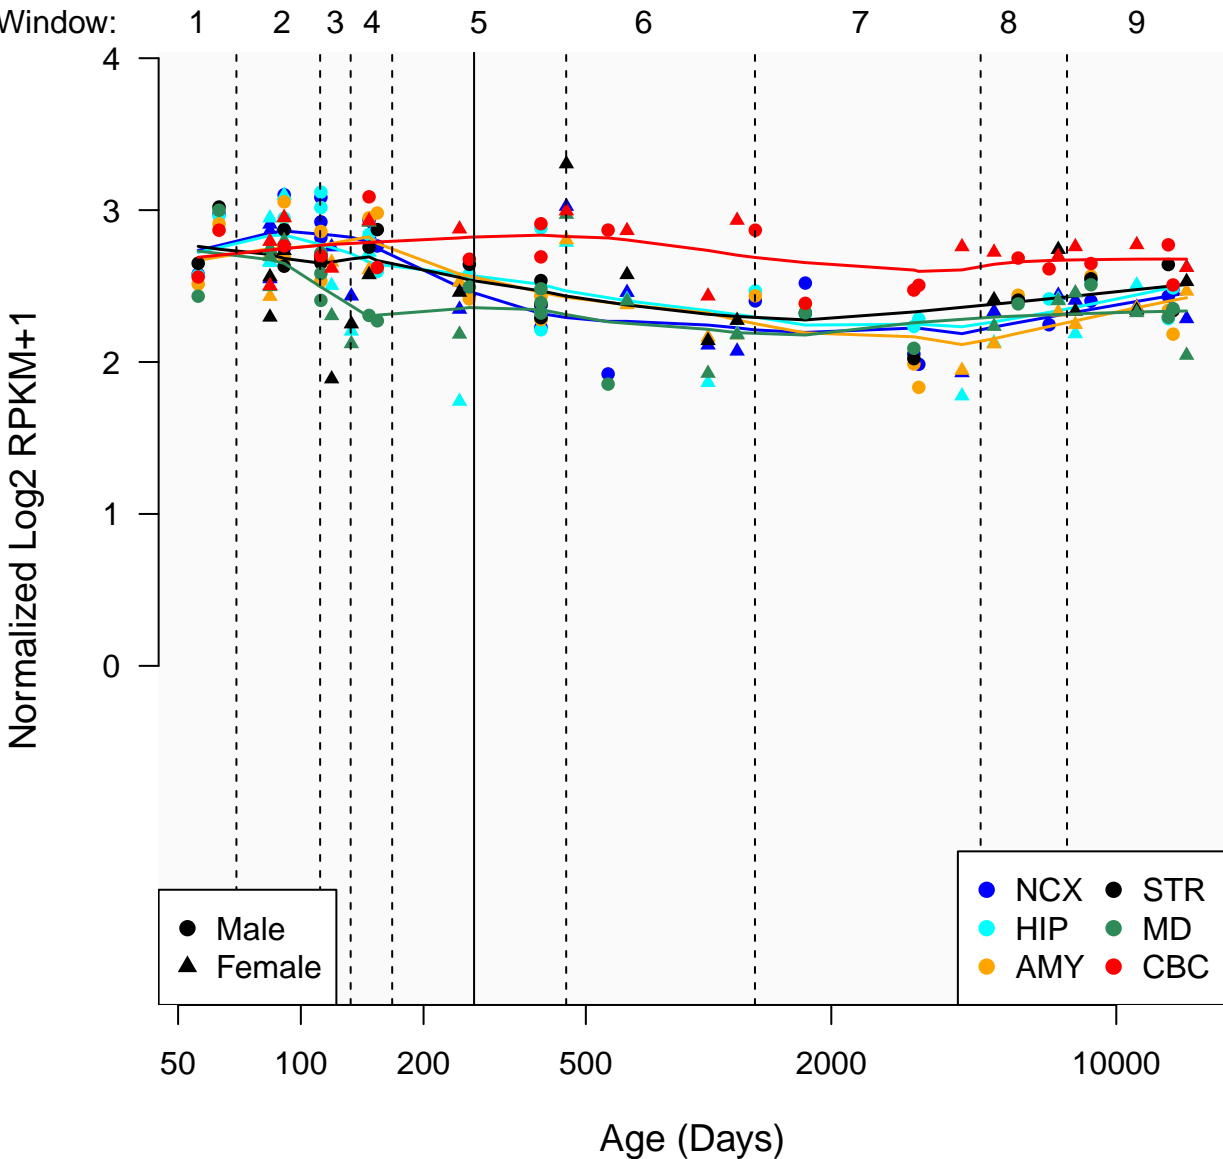

# FAM208B\_ENSG00000108021

Window:

● Male  
▲ Female

● NCX ● STR  
● HIP ● MD  
● AMY ● CBC