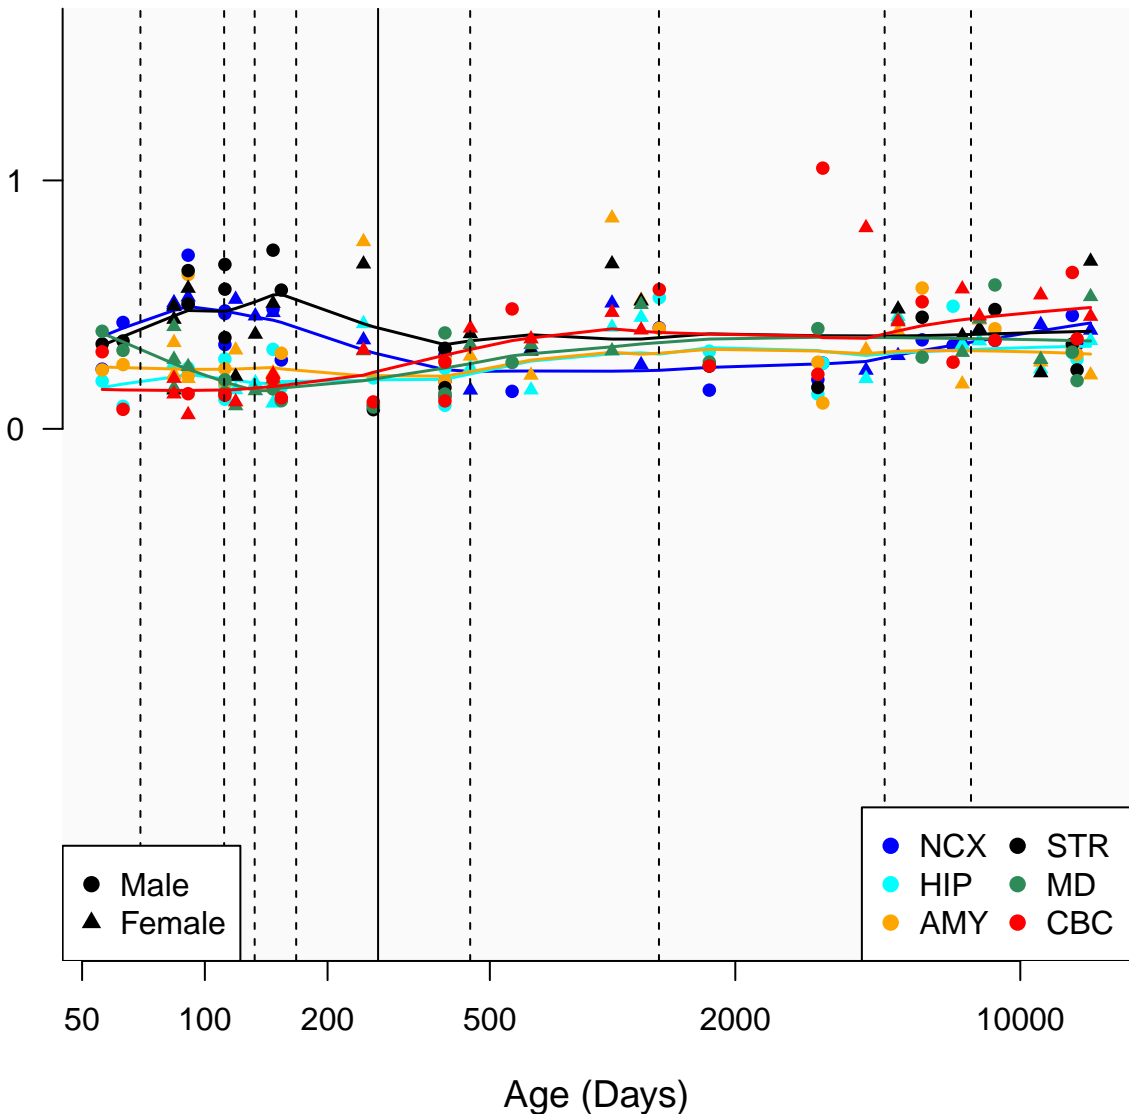

# FLJ37035\_ENSG00000224023

Window:

1 2 3 4 5 6 7 8 9

Normalized Log2 RPKM+1

● Male  
▲ Female

● NCX ● STR  
● HIP ● MD  
● AMY ● CBC