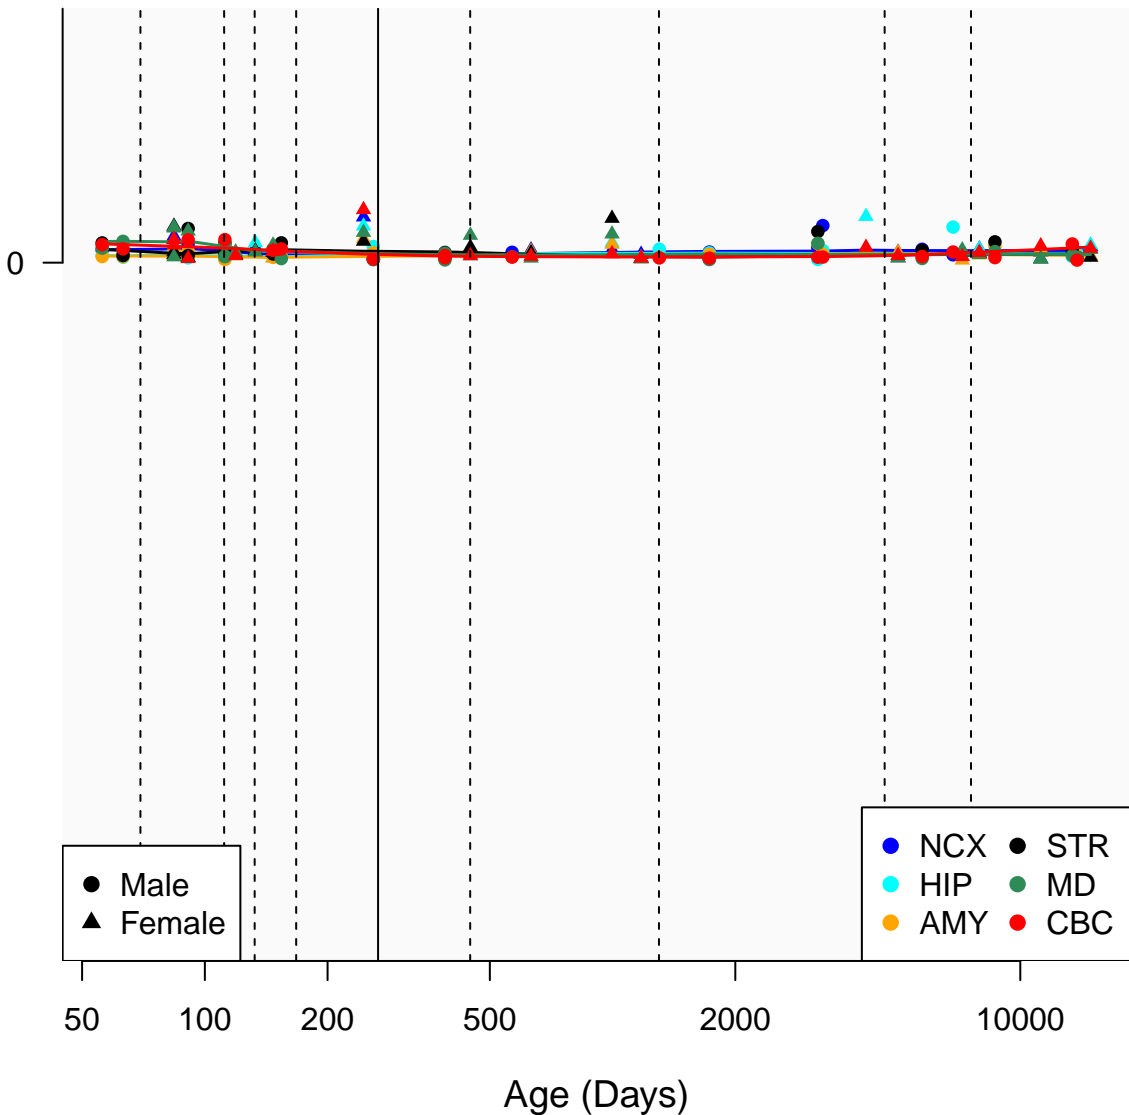

FLJ45079_ENSG00000204283

Window:

1 2 3 4 5 6 7 8 9

Normalized Log2 RPKM+1

● Male
▲ Female

● NCX ● STR
● HIP ● MD
● AMY ● CBC