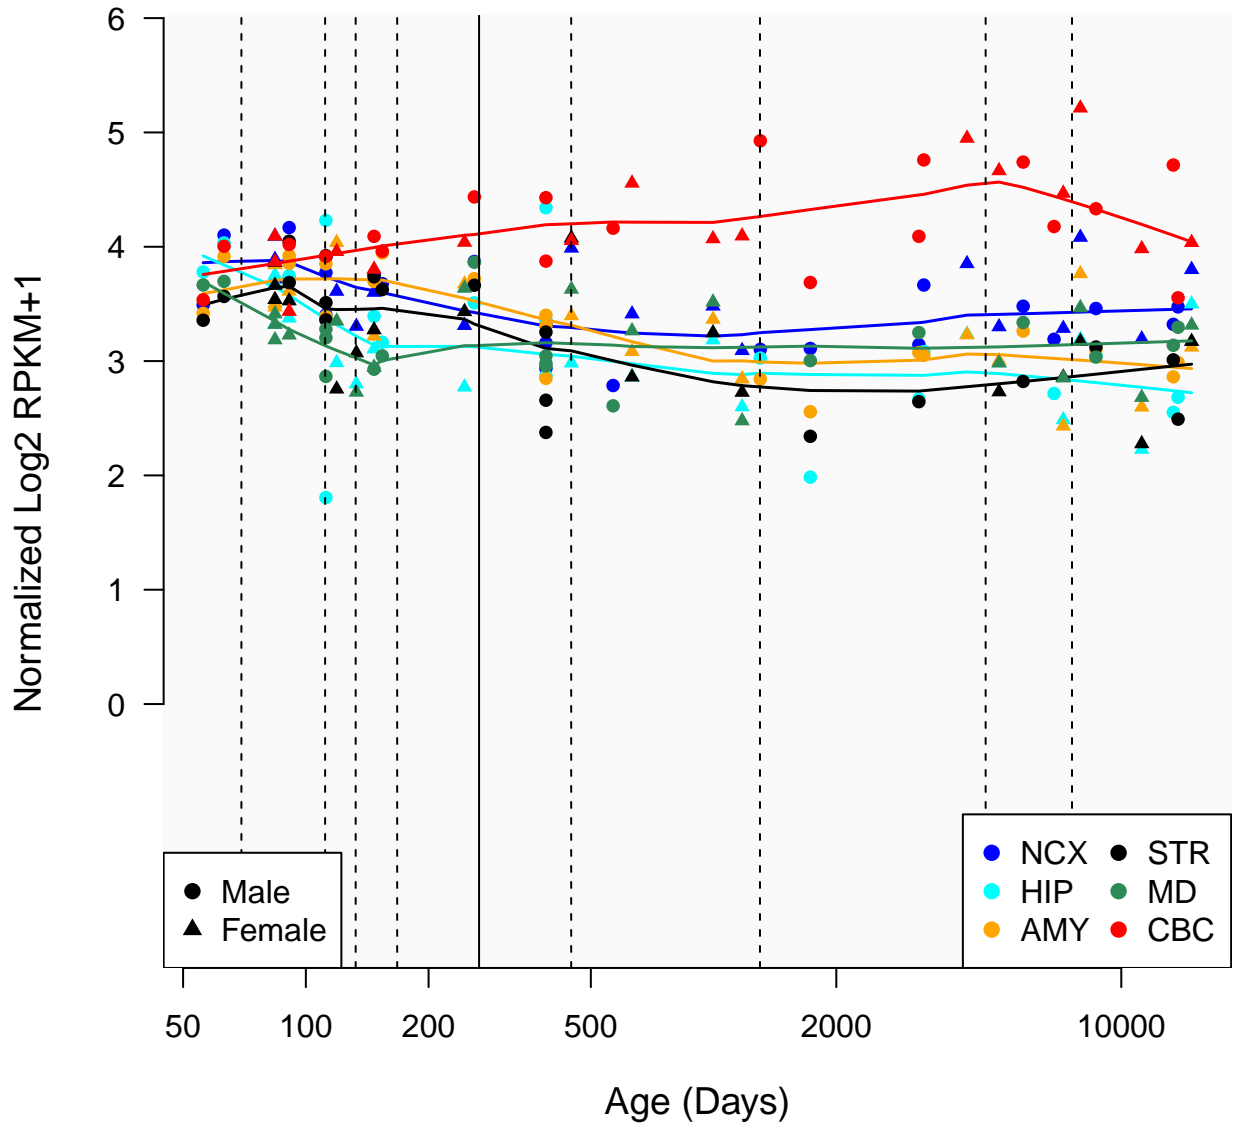

FOXO3_ENSG00000118689

Window:

1 2 3 4 5 6 7 8 9

● Male
▲ Female

● NCX ● STR
● HIP ● MD
● AMY ● CBC