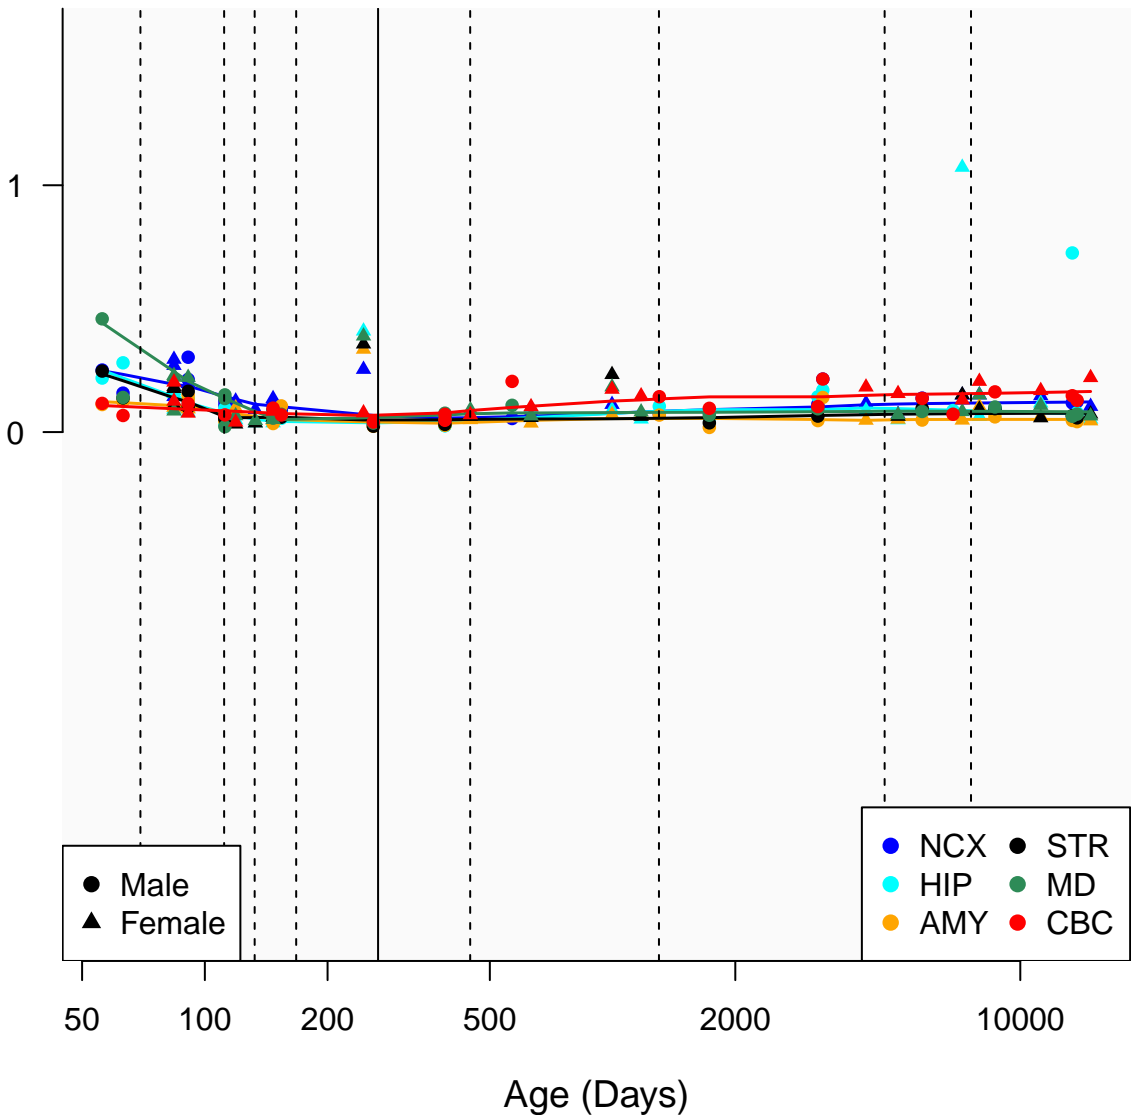

# FTLP16\_ENSG00000229735

Window:

1 2 3 4 5 6 7 8 9

Normalized Log2 RPKM+1

● Male  
▲ Female

● NCX ● STR  
● HIP ● MD  
● AMY ● CBC