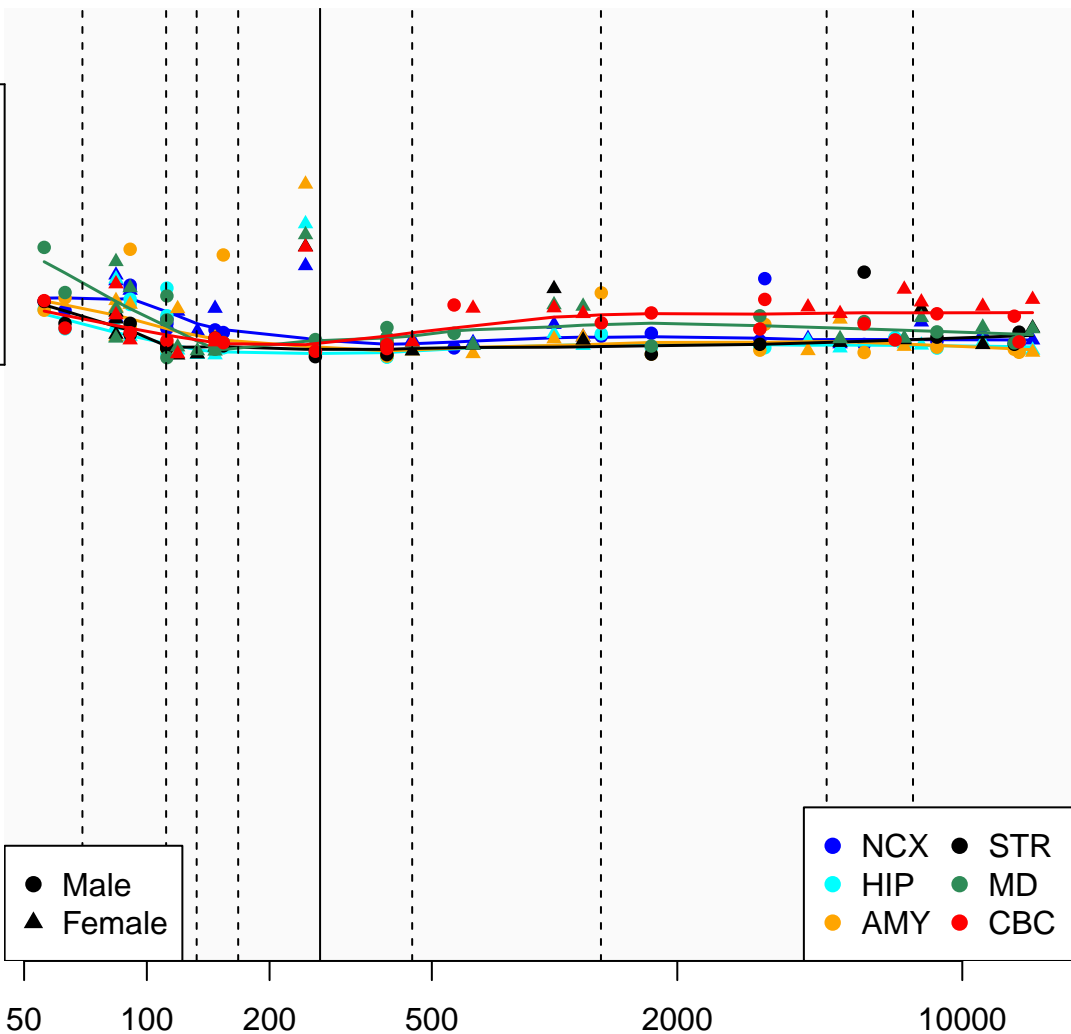

# FTLP17\_ENSG00000228347

Window:

1 2 3 4 5 6 7 8 9

Normalized Log2 RPKM+1

1  
0

● Male  
▲ Female

● NCX ● STR  
● HIP ● MD  
● AMY ● CBC

Age (Days)