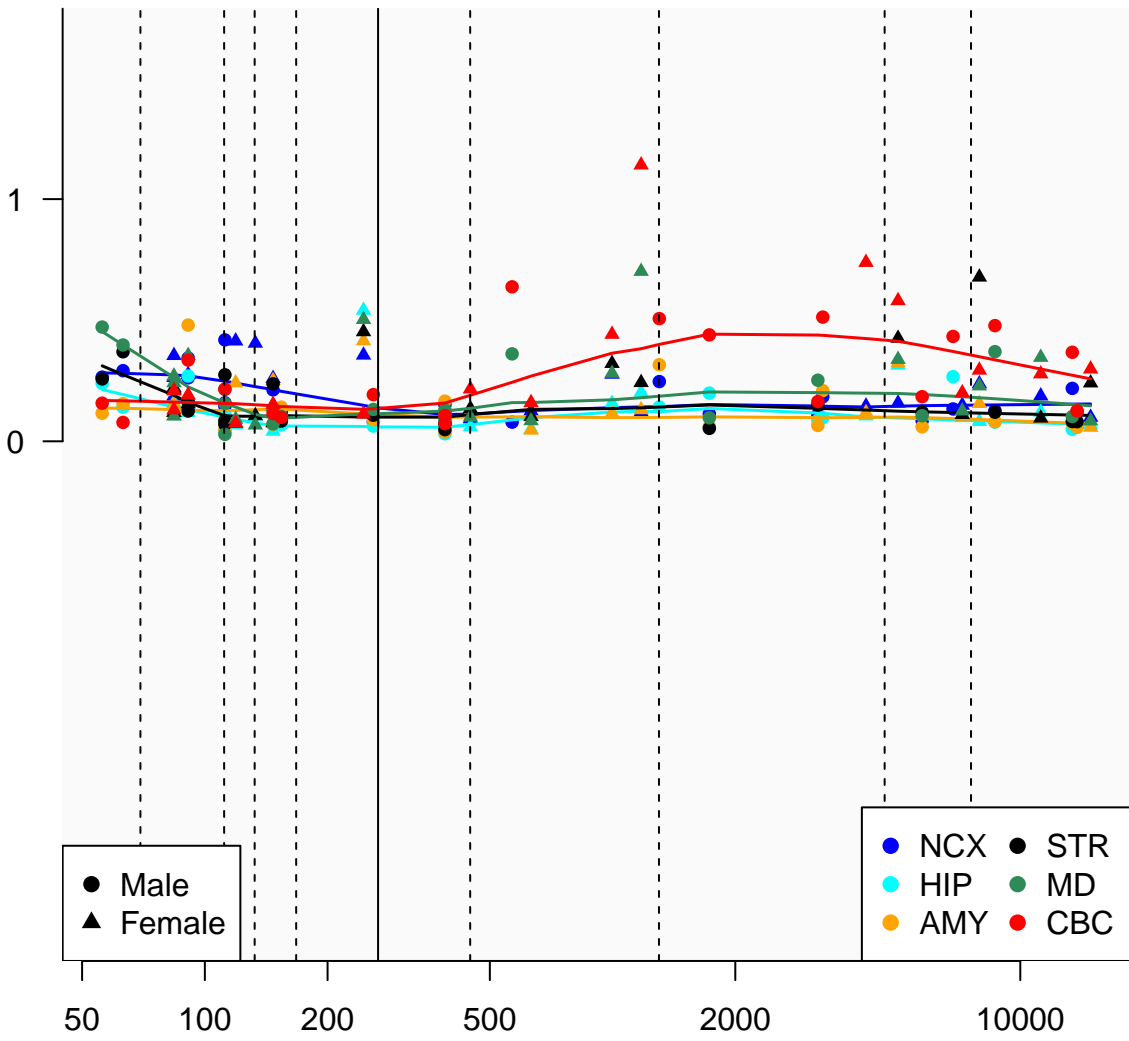

# FTLP6\_ENSG00000254984

Window:

1 2 3 4 5 6 7 8 9

Normalized Log2 RPKM+1

Age (Days)