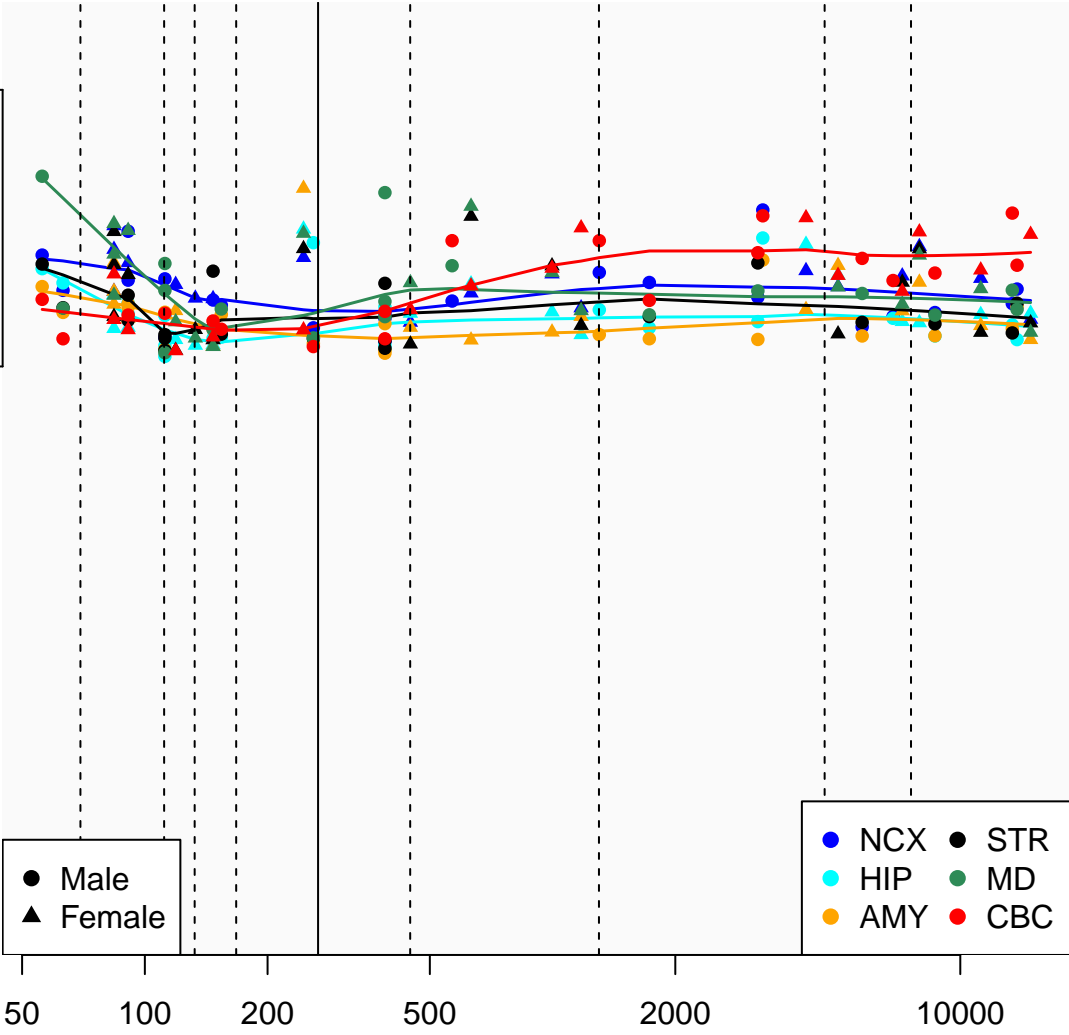

FTLP8_ENSG00000232217

Window:

1 2 3 4 5 6 7 8 9

Normalized Log2 RPKM+1

● Male
▲ Female

● NCX ● STR
● HIP ● MD
● AMY ● CBC

Age (Days)