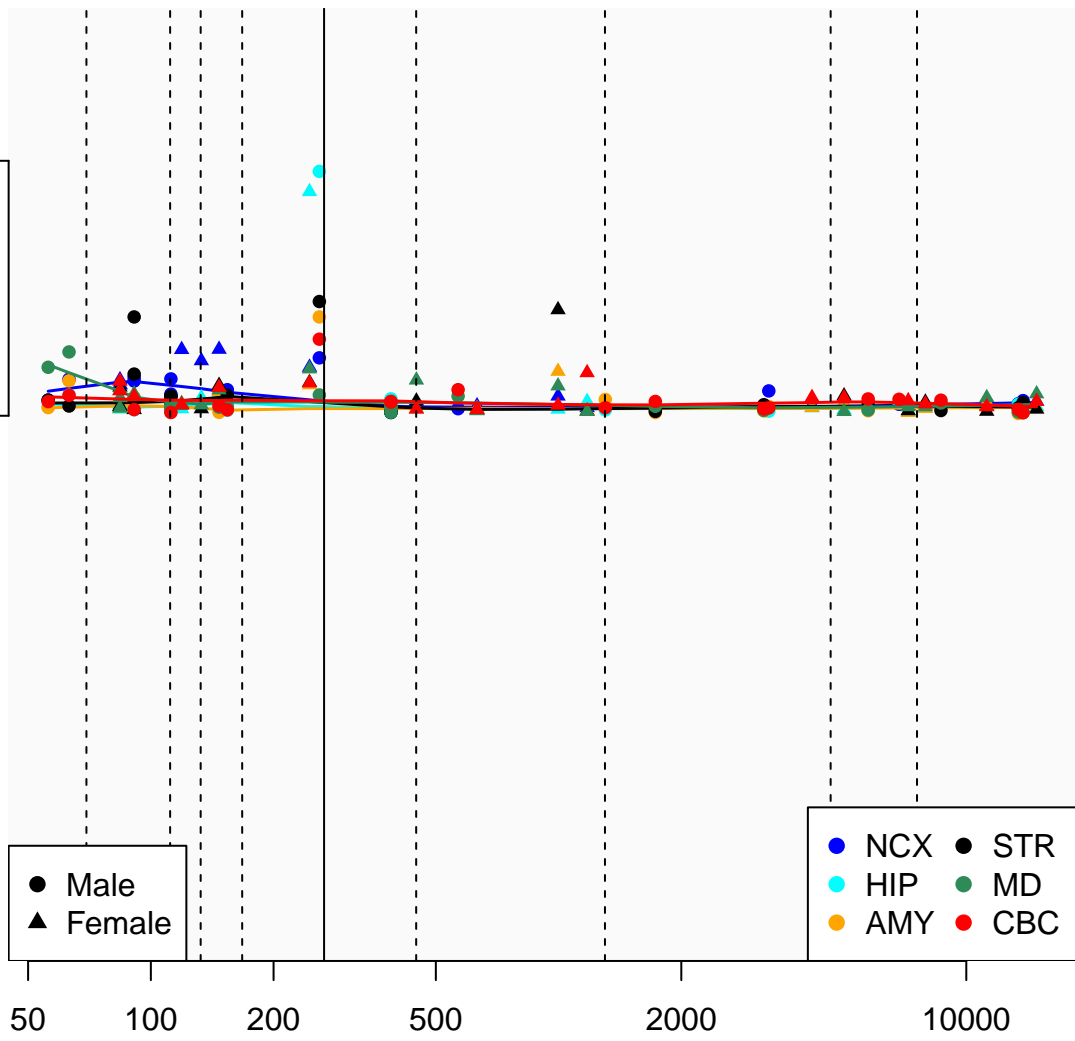

FUT3_ENSG00000171124

Window:

1 2 3 4 5 6 7 8 9

Normalized Log2 RPKM+1

1
0

● Male
▲ Female

● NCX ● STR
● HIP ● MD
● AMY ● CBC

Age (Days)