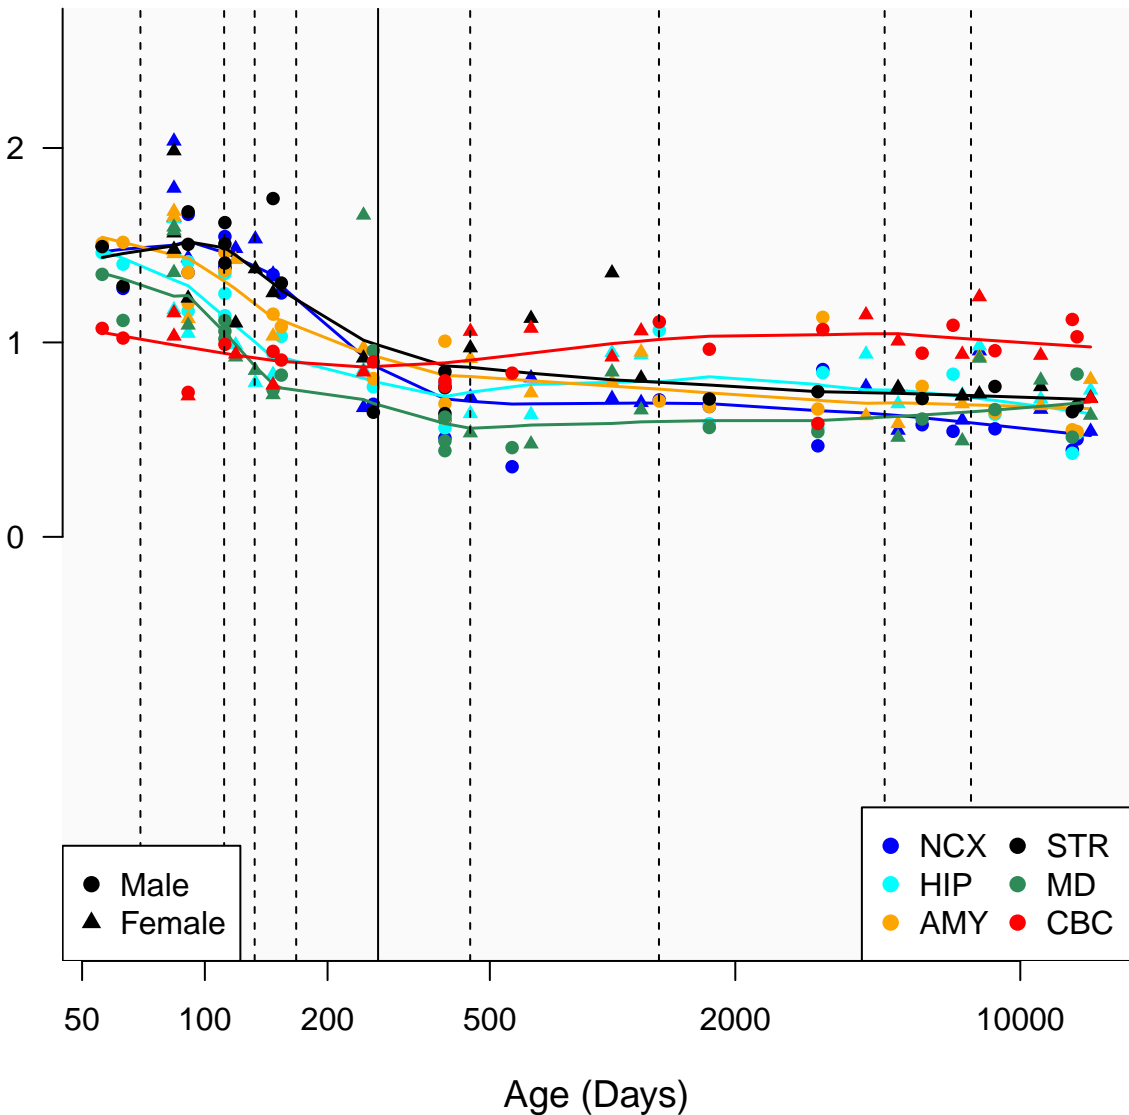

FUT4_ENSG00000196371

Window:

1 2 3 4 5 6 7 8 9

Normalized Log2 RPKM+1

● Male
▲ Female

● NCX ● STR
● HIP ● MD
● AMY ● CBC