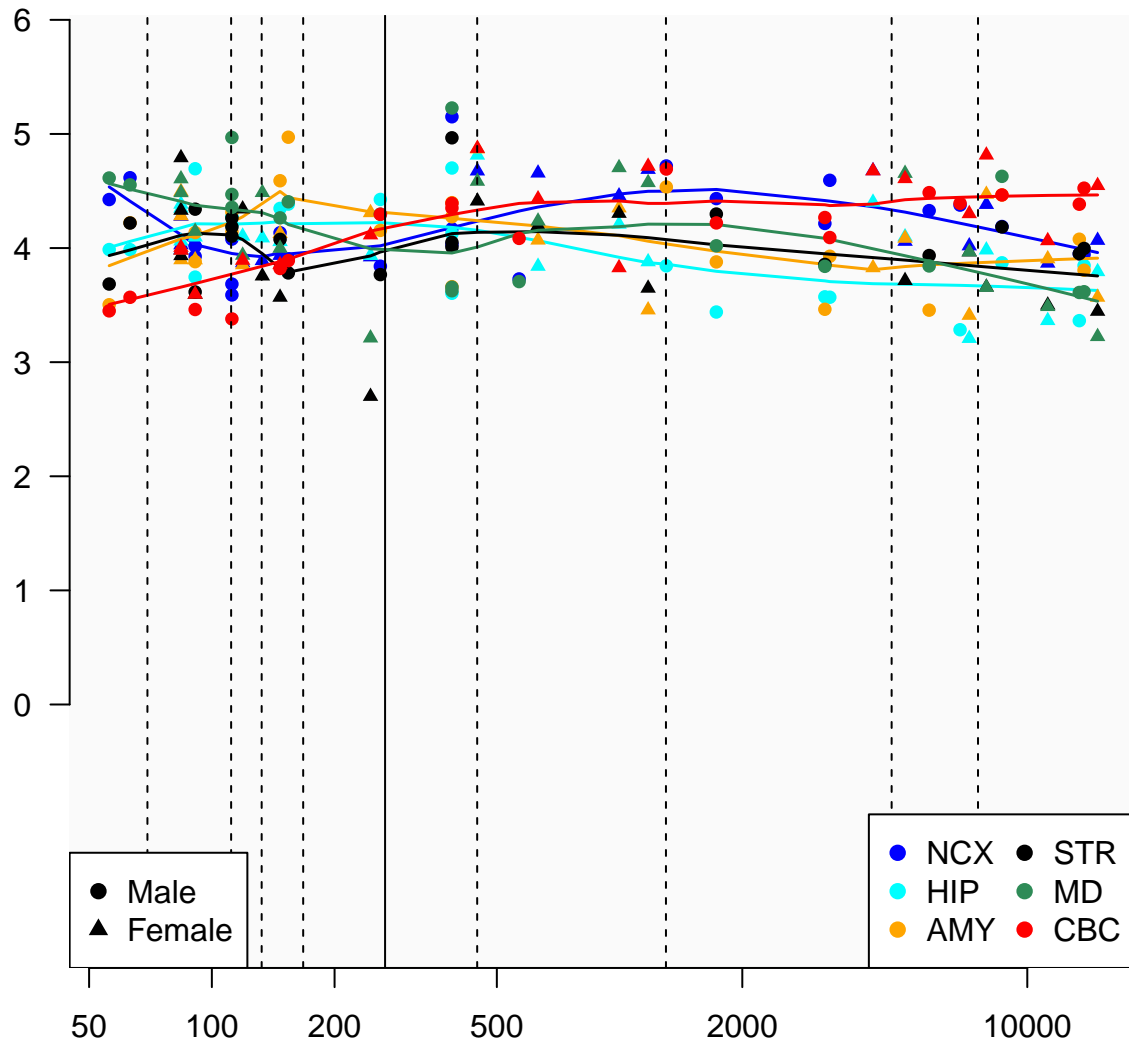

FUT9_ENSG00000172461

Window:

1 2 3 4 5 6 7 8 9

Normalized Log2 RPKM+1

● Male
▲ Female

● NCX ● STR
● HIP ● MD
● AMY ● CBC

Age (Days)