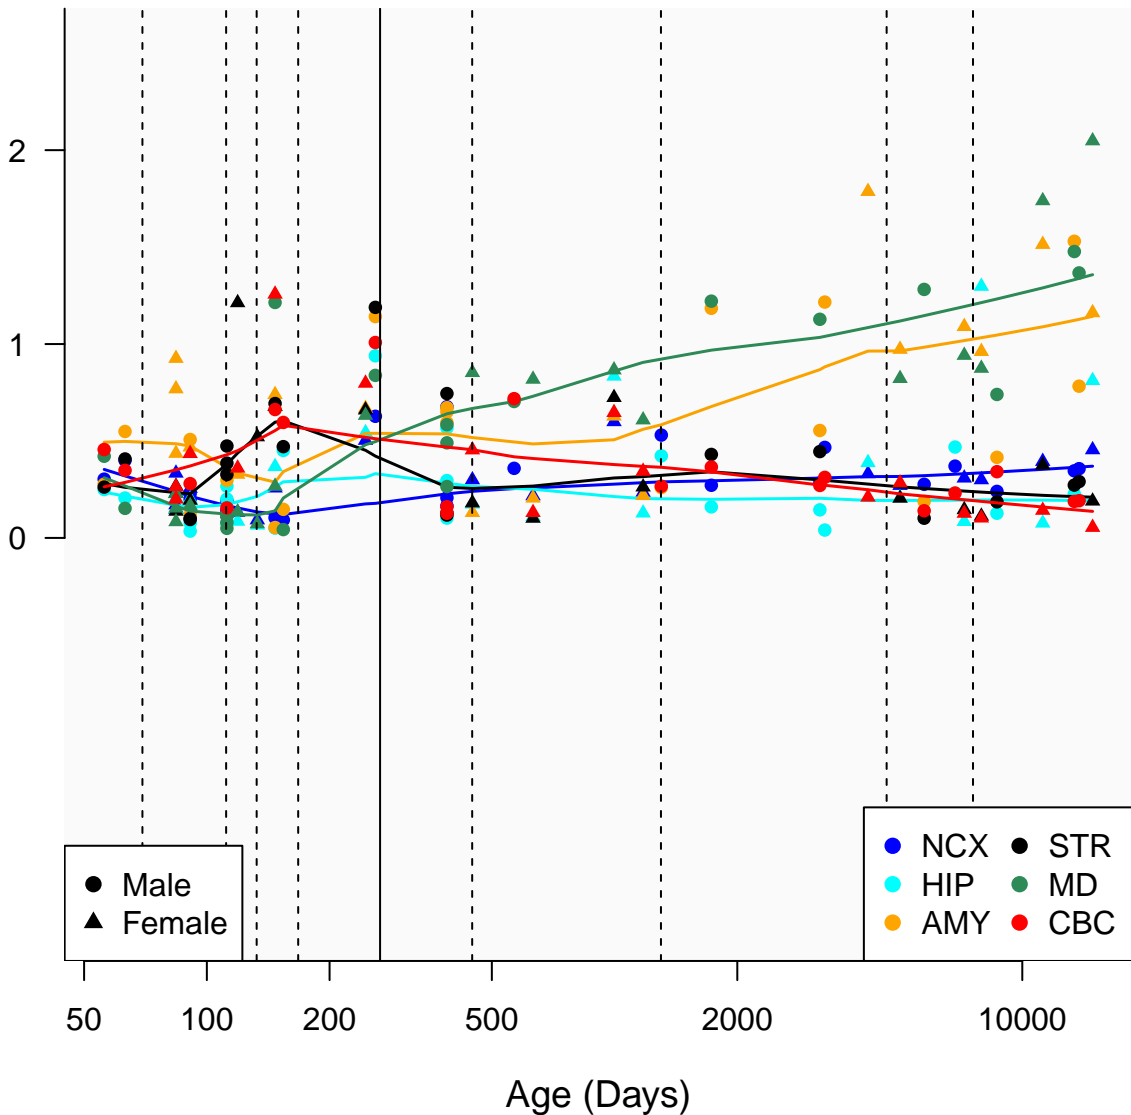

# GABRE\_ENSG00000102287

Window:

1 2 3 4 5 6 7 8 9

Normalized Log<sub>2</sub> RPKM+1

● Male  
▲ Female

● NCX ● STR  
● HIP ● MD  
● AMY ● CBC