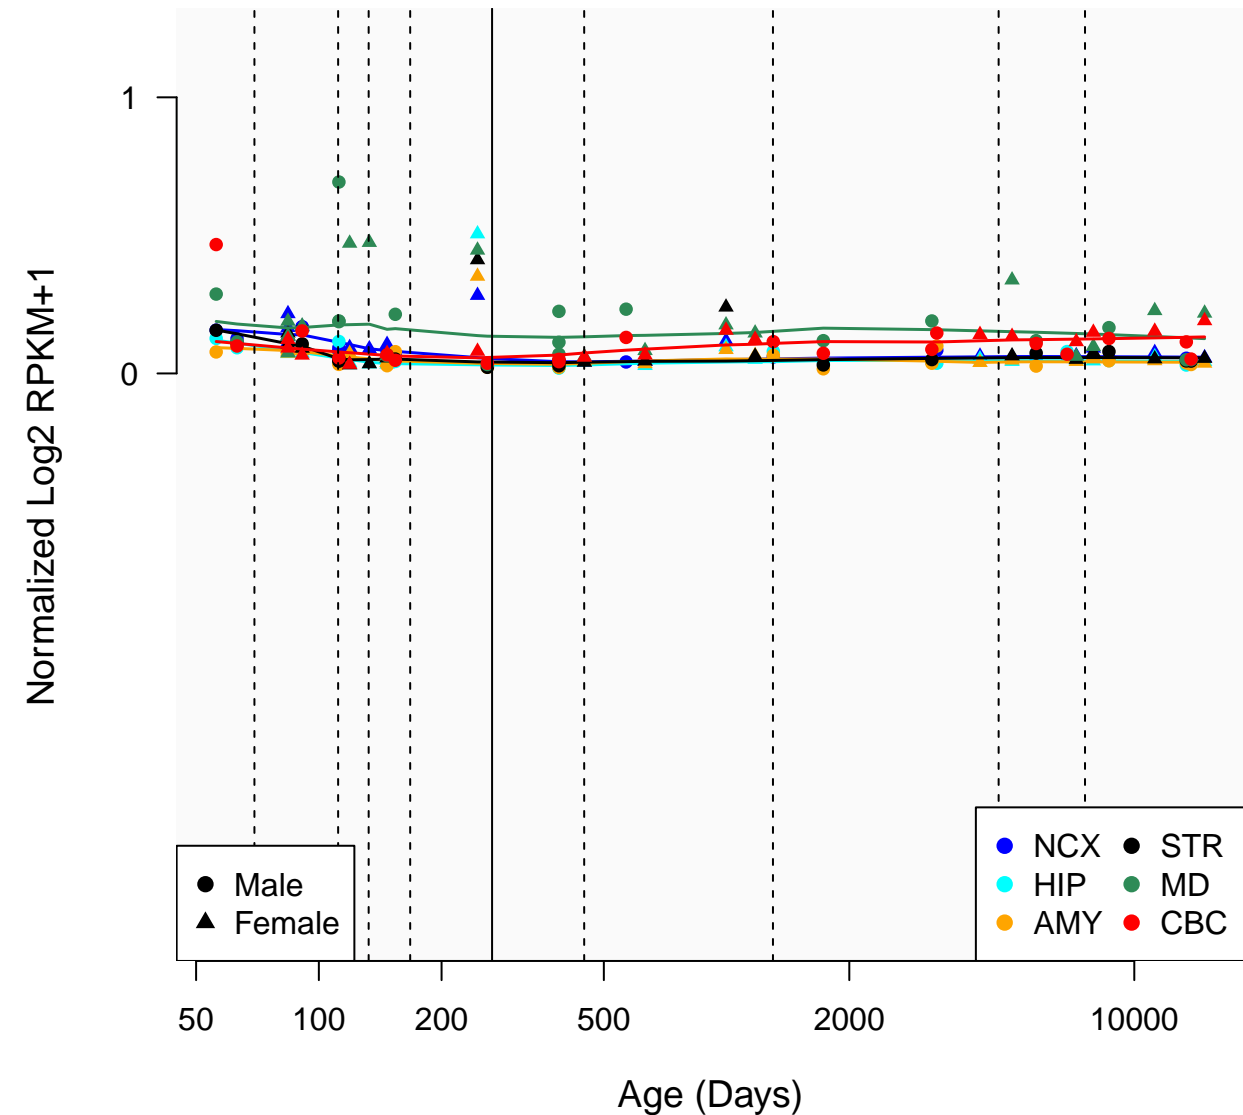

GATA3-AS1_ENSG00000243350

Window:

1 2 3 4 5 6 7 8 9

● Male
▲ Female

● NCX ● STR
● HIP ● MD
● AMY ● CBC