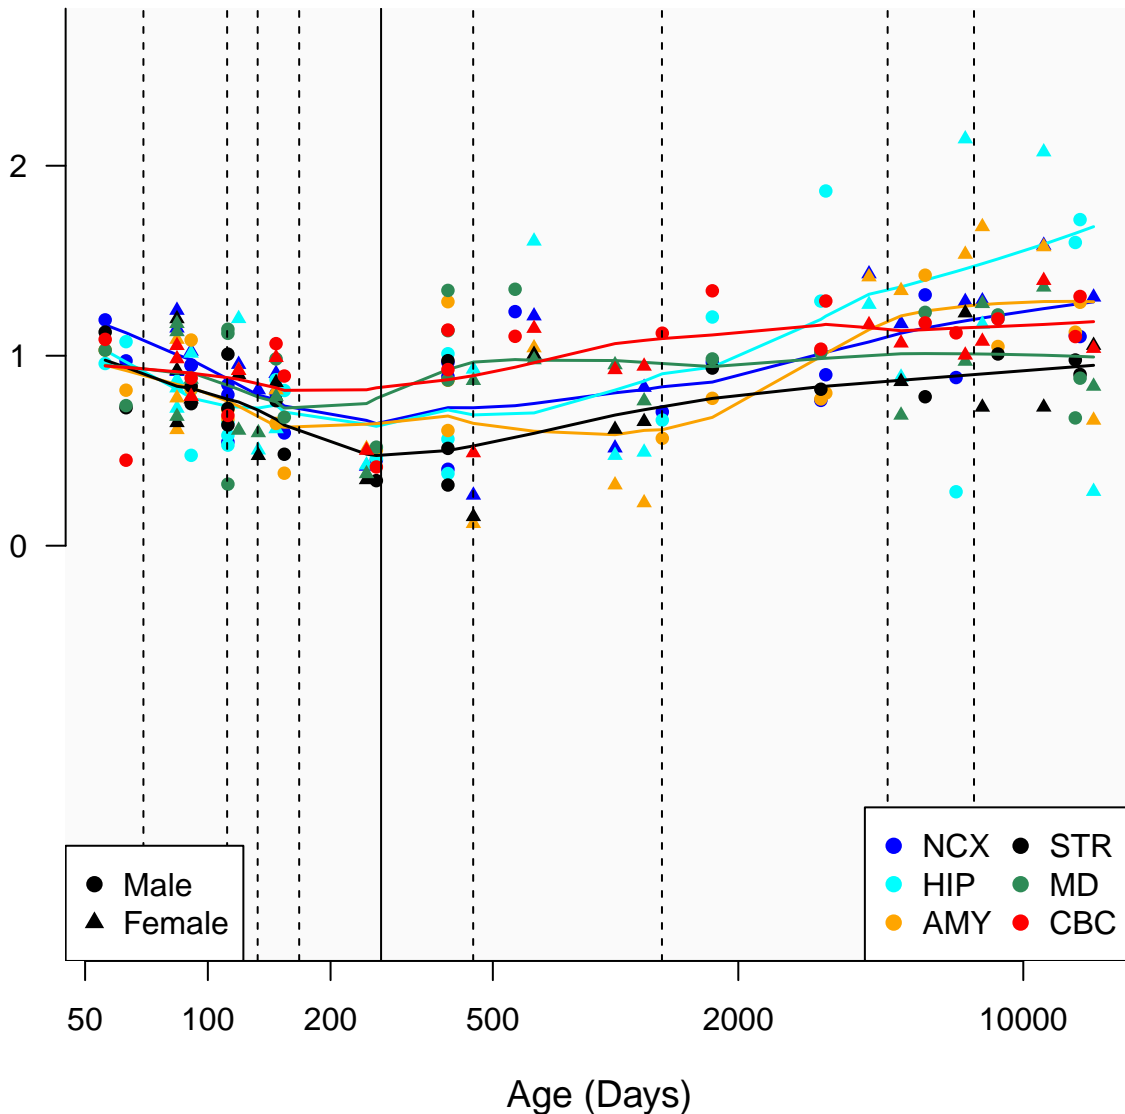

# GEMIN8P4\_ENSG00000228175

Window:

1 2 3 4 5 6 7 8 9

Normalized Log2 RPKM+1

● Male  
▲ Female

● NCX ● STR  
● HIP ● MD  
● AMY ● CBC