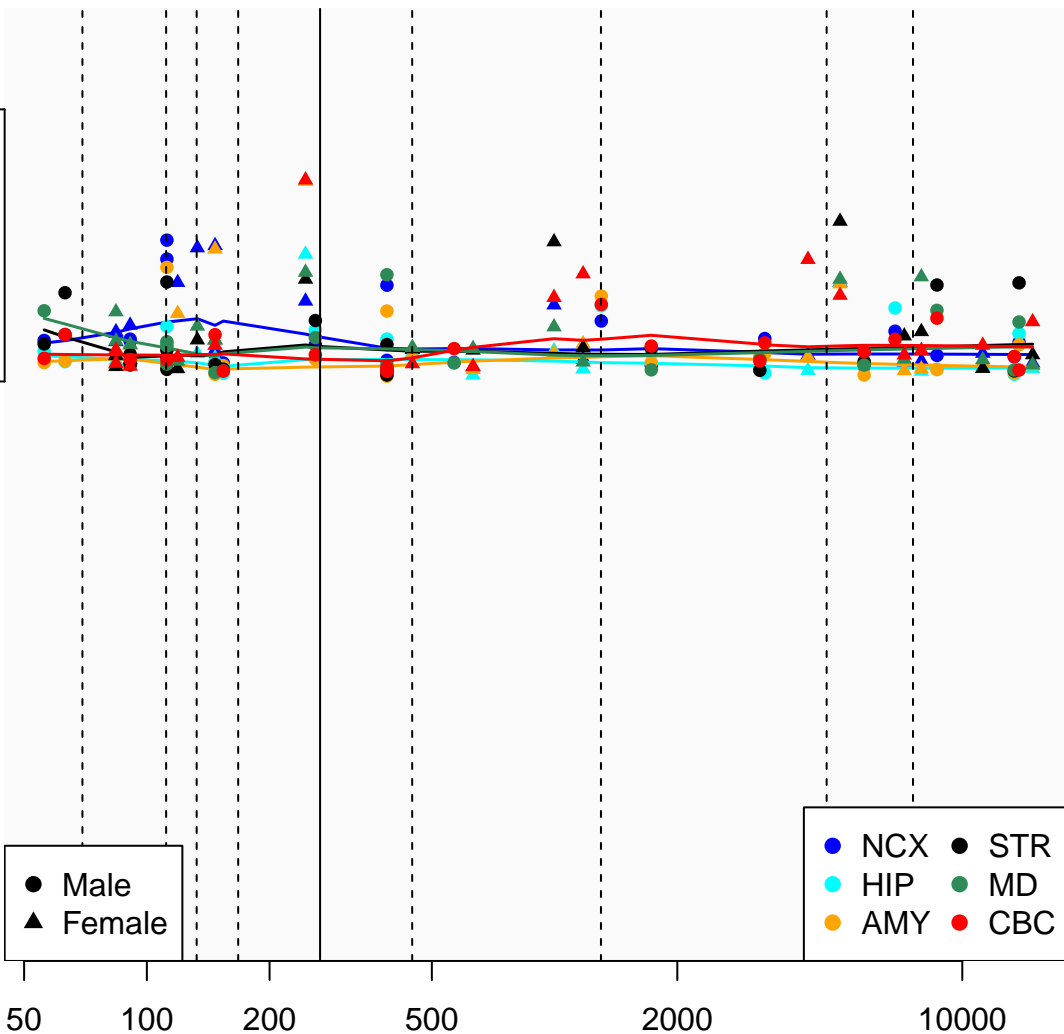

GJA6P_ENSG00000236187

Window:

1 2 3 4 5 6 7 8 9

Normalized Log2 RPKM+1

1
0

● Male
▲ Female

● NCX ● STR
● HIP ● MD
● AMY ● CBC

Age (Days)